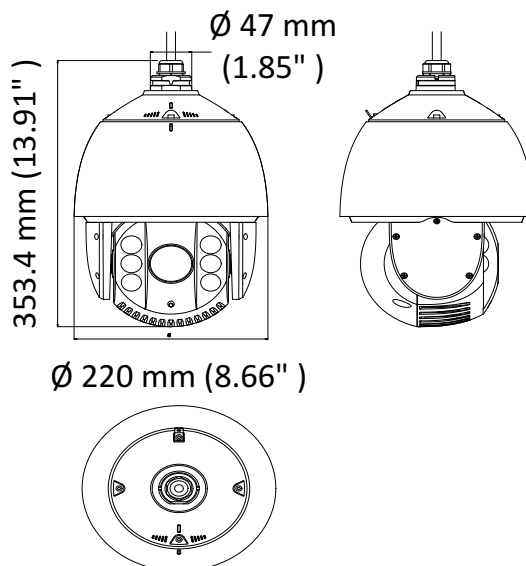

The embedded CMOS chip makes WDR, and real-time 1920 × 1080 resolution possible. With the help of the 25× optical zoom, and IR cut filter, the camera offers more details over an expansive area.

- 1/2.8" HD progressive scan CMOS
- 1920 × 1080 resolution
- 25× optical zoom, 16× digital zoom
- 120 dB true WDR (Wide Dynamic Range)
- Up to 150 m IR distance
- 3D intelligent positioning
- Switchable TVI/AHD/CVI/CVBS video outputs

Scheduled Task	Preset/Patrol/Pattern/Pan Scan/Tilt Scan/Panorama Scan/Day Mode/Night Mode/Zero Calibration/None
<b>Infrared</b>	
IR Distance	Up to 150 m
IR Intensity	Automatically adjusted depending on the zoom ratio
<b>Input/Output</b>	
Video Output	Switchable TVI/AHD/CVI/CVBS video output, (NTSC or PAL composite, BNC)
RS-485 Interface	Half-duplex mode Self-adaptive HIKVISION, Pelco-P, Pelco-D protocol
UTC function	UTC protocol (or HIKVISION-C protocol in previous DVR)
<b>General</b>	
Menu Language	English
Power	24 VAC Max. 40 W (IR: 14 W)
Working Temperature	-30° C to 65° C (-22° F to 149° F)
Working Humidity	90% or less
Protection Level	IP66 standard (outdoor dome) TVS 4,000 V lightning protection, surge protection and voltage transient protection
Mounting	Various mounting modes optional

## Dimensions