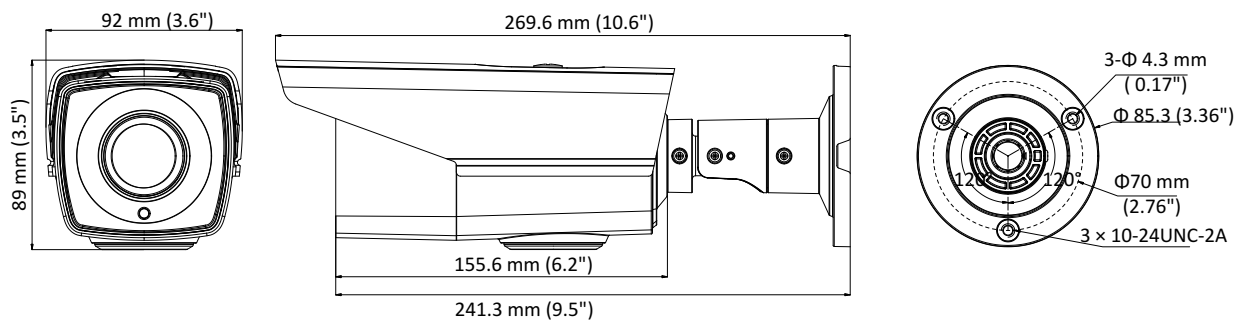

Specification

Camera	
Image Sensor	2.0 megapixel progressive scan CMOS
Signal System	PAL/NTSC
Effective Resolution	1920 (H) × 1080 (V)
Frame Rate	PAL: 1080p@25fps NTSC: 1080p@30fps
Min. Illumination	0.003 Lux@(F1.2, AGC ON), 0 Lux with IR
Shutter Time	PAL: 1/25 s to 1/50,000 s NTSC: 1/30 s to 1/50,000 s
Slow Shutter	Max.: 30 times
Lens	2.8 mm to 12 mm
Horizontal Field of View	32.1° to 98°
Lens Mount	Φ 14
Day & Night	IR cut filter
Angle Adjustment (Bracket)	Pan: 0° to 360°, Tilt: 0° to 90°, Rotate: 0° to 360°
Synchronization	Internal synchronization
WDR	> 120 dB
Menu	
AGC	Support
Day/Night Mode	Auto/Color/BW (White & Black)
White Balance	ATW/AWC-SET/MANUAL
Privacy Mask	ON/OFF, 8 programmable privacy masks
Motion	4 programmable motion areas
Backlight Compensation	WDR/BLC/HLC/OFF
2D & 3D DNR	ON/OFF
Voltage Detection	Support
Functions	Defog, Mirror, Defective Pixel Correction, Sharpness, Camera Title
Scene	Indoor/outdoor/indoor1/low light
Interface	
Video Output	1 HD analog output/1 Vp-p composite output (75Ω/BNC)
Alarm	1 alarm in/out
General	
Operating Conditions	-40° C to 60° C (-40° F to 140° F), humidity: 90% or less (no condensation)
Power Supply	24 V AC/12 V DC ±30%/PoC.at
Ingress Protection	IP67
IR Distance	Up to 40 m
Power Consumption	Max.: 7.5 W
Communication	Up the coax, Protocol: HIKVISION-C
Dimensions	92 mm × 85.3 mm × 269.6 mm (3.62" × 3.36" × 10.61")
Weight	Approx. 700 g (1.54 lb.)

Order Model

DS-2CC12D9T-AIT3ZE

* PoC function is only available when cooperating with DS-1TPXXX.

Dimensions

Distributed by

Headquarters

No.555 Qianmo Road, Binjiang District,
Hangzhou 310051, China
T +86-571-8807-5998
overseasbusiness@hikvision.com