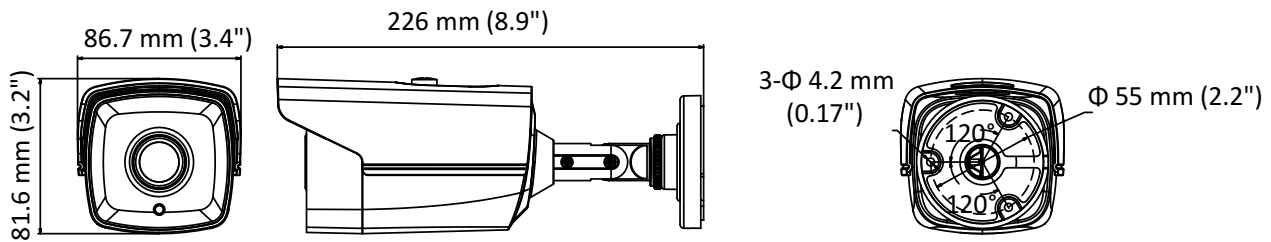

DS-2CC12D9T-IT3E

2MP Ultra Low-Light PoC Bullet Camera

Key Features

- 2.0 megapixel progressive scan CMOS
- Analog HD output, up to 1080p resolution
- OSD menu
- 120 dB true WDR
- EXIR 2.0, up to 40 m IR distance
- PoC
- Up the Coax (HIKVISION-C)
- IP67

Specification

Camera	
Image Sensor	2.0 megapixel progressive scan CMOS
Signal System	PAL/NTSC
Frame Rate	PAL: 1080p@25fps NTSC: 1080p@30fps
Min. Illumination	0.003 Lux@(F1.2, AGC ON), 0 Lux with IR
Shutter Time	PAL: 1/25 s to 1/50,000 s NTSC: 1/30 s to 1/50,000 s
Slow Shutter	Max.: 30 times
Lens	3.6 mm (Optional 2.8 mm , 6 mm)
Horizontal Field of View	103.5° (2.8 mm), 82.6° (3.6 mm), 54.4° (6 mm)
Lens Mount	M 12
Day & Night	IR cut filter
Angle Adjustment (Bracket)	Pan: 0° to 360°, Tilt: 0° to 180°, Rotate: 0° to 360°
Synchronization	Internal synchronization
WDR	> 120 dB
Menu	
AGC	Support
Day/Night Mode	Auto/Color/BW (White & Black)
White Balance	ATW/AWC-SET/MANUAL
Privacy Mask	ON/OFF, 8 programmable privacy masks
Motion	4 programmable motion areas
Backlight Compensation	WDR/BLC/HLC/OFF
2D & 3D DNR	ON/OFF
Voltage Detection	Support
Functions	Defog, Mirror, Defective Pixel Correction, Sharpness, Camera Title
Scene	Indoor/outdoor/indoor1/low light
Interface	
Video Output	1 HD analog output/1 Vp-p composite output (75Ω/BNC)
General	
Operating Conditions	-40° C to 60° C (-40° F to 140° F), humidity: 90% or less (no condensation)
Power Supply	12 V DC ±30%/PoC.af
Power Consumption	Max.: 4 W
IR Distance	Up to 40 m
Ingress Protection	IP67
Communication	Up the coax, Protocol: HIKVISION-C
Dimensions	86.7 mm × 81.6 mm × 226 mm (3.4" × 3.2" × 8.9")
Weight	Approx. 800 g (1.76 lb.)

Order Model

DS-2CC12D9T-IT3E

* PoC function is only available when cooperating with DS-1TPXXX.

Dimensions

Distributed by

Headquarters

No.555 Qianmo Road, Binjiang District,
Hangzhou 310051, China
T +86-571-8807-5998
overseasbusiness@hikvision.com