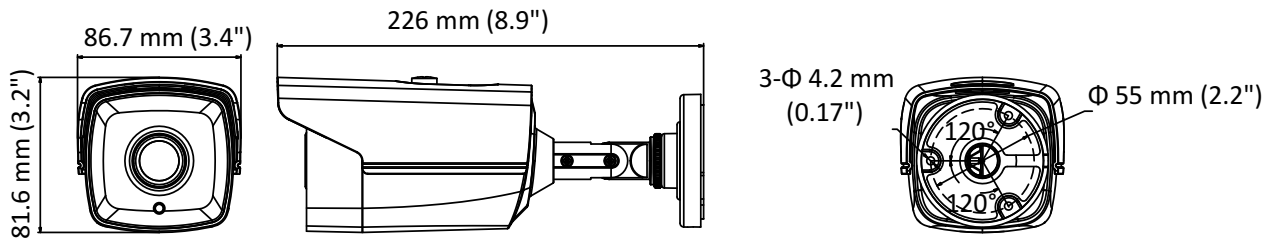

DS-2CC12D9T-IT5E

2MP Ultra Low-Light PoC Bullet Camera

Key Features

- 2.0 megapixel progressive scan CMOS
- Analog HD output, up to 1080p resolution
- OSD menu
- 120 dB true WDR
- EXIR 2.0, up to 80 m IR distance
- PoC
- Up the Coax (HIKVISION-C)
- IP67

Specification

Camera	
Image Sensor	2.0 megapixel progressive scan CMOS
Signal System	PAL/NTSC
Frame Rate	PAL: 1080p@25fps NTSC: 1080p@30fps
Min. Illumination	0.003 Lux@(F1.2, AGC ON), 0 Lux with IR
Shutter Time	PAL: 1/25 s to 1/50,000 s NTSC: 1/30 s to 1/50,000 s
Slow Shutter	Max.: 30 times
Lens	3.6 mm (Optional 2.8 mm , 6 mm)
Horizontal Field of View	103.5° (2.8 mm), 82.6° (3.6 mm), 54.4° (6 mm)
Lens Mount	M 12
Day & Night	IR cut filter
Angle Adjustment (Bracket)	Pan: 0° to 360°, Tilt: 0° to 180°, Rotate: 0° to 360°
Synchronization	Internal synchronization
WDR	> 120 dB
Menu	
AGC	Support
Day/Night Mode	Auto/Color/BW (White & Black)
White Balance	ATW/AWC-SET/MANUAL
Privacy Mask	ON/OFF, 8 programmable privacy masks
Motion	4 programmable motion areas
Backlight Compensation	WDR/BLC/HLC/OFF
2D & 3D DNR	ON/OFF
Voltage Detection	Support
Functions	Defog, Mirror, Defective Pixel Correction, Sharpness, Camera Title
Scene	Indoor/outdoor/indoor1/low light
Interface	
Video Output	1 HD analog output/1 Vp-p composite output (75Ω/BNC)
General	
Operating Conditions	-40° C to 60° C (-40° F to 140° F), humidity: 90% or less (no condensation)
Power Supply	12 V DC ±30%/PoC.at
Power Consumption	Max.: 5.5 W
IR Distance	Up to 80 m
Ingress Protection	IP 67
Communication	Up the coax, Protocol: HIKVISION-C
Dimensions	86.7 mm × 81.6 mm × 226 mm (3.4" × 3.2" × 8.9")
Weight	Approx. 800 g (1.76 lb.)

Order Model

DS-2CC12D9T-IT5E

* PoC function is only available when cooperating with DS-1TPXXX.

Dimensions

Distributed by

Headquarters

No.555 Qianmo Road, Binjiang District,
Hangzhou 310051, China
T +86-571-8807-5998
overseasbusiness@hikvision.com