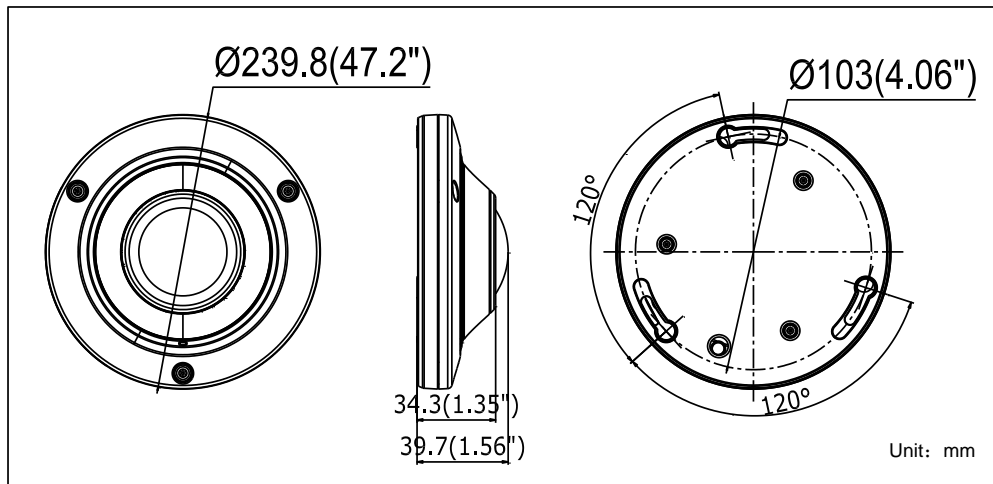

## Specifications

<b>Camera</b>	
Image Sensor	1.27MP CMOS Image Sensor
Signal System	PAL/NTSC
Effective Pixels	1305(H)*977(V)
Min. illumination	0.001 Lux @(F1.2,AGC ON), 0 Lux with IR
Shutter Time	1/25(1/30)s to 1/50,000s
Lens	2.1mm, 2.8mm
	Angel of view: 115°(2.1mm), 92.6°(2.8mm)
Lens Mount	M12
Day & Night	ICR
Angle Adjustment	Pan: ±5°, Tilt: 43.5±3.5°, Rotation: ±0°
Synchronization	Internal synchronization
WDR	120dB
Video Frame Rate	720p@25fps/720p@30fps
HD Video Output	1 Analog HD output
CVBS Output	1Vp-p Composite Output(75Ω/BNC)
Audio Input	Built-in Mic
Audio Output	1-ch BNC audio interface (line level, 1kΩ)
S/N Ratio	>62dB
<b>Menu</b>	
Auto Gain	Support
D/N Mode	Auto/Color/BW
White Balance	Auto/Manual
Private Mask	On/Off, maximum 8 zones
Motion Detection	On/Off, maximum 4 zones
Language	English/Chinese
Function	3D DNR、 Digital Zoom、 Slow Shutter(16X)、 Mirror
<b>General</b>	
Operating Conditions	-30°C~65°C(-22 °F ~ 149 °F), Humidity 90% or less (non-condensing)
Power Supply	12 VDC ± 15%
Power Consumption	Max. 4W
Protection Level	IP66
Impact protection	IK10
IR Range	10-20m
Communication	Up the coax, Protocol: Pelco-C(CVBS output), HIKVISION-C(TVI output)
Dimensions	Φ239.8×39.7mm(Φ9.44×1.56)
Weight	1100g

## Dimensions