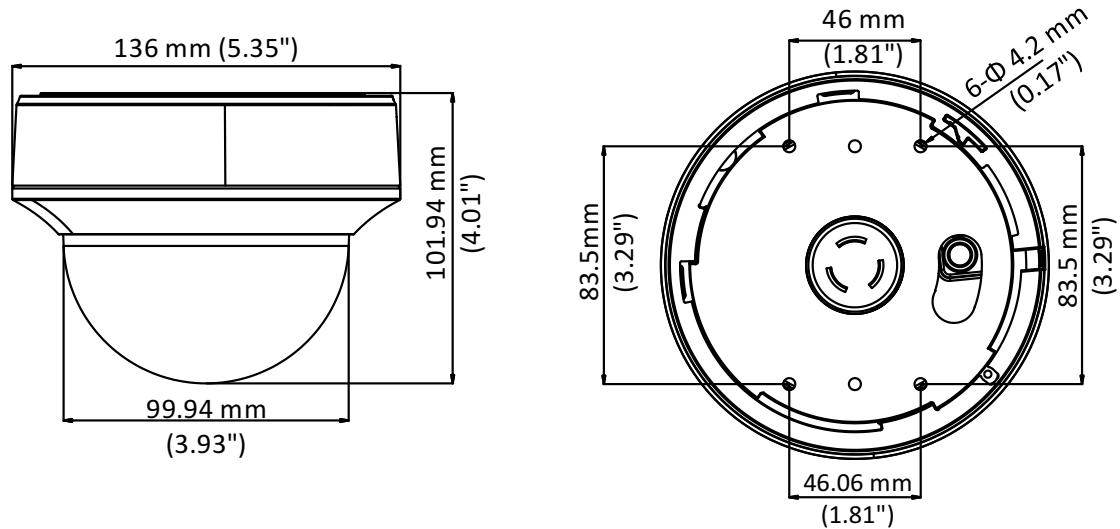

DS-2CC52D9T-AITZE

2 MP Ultra-Low Light PoC Dome Camera

Key Features

- 2 MP high performance COMS
- Ultra-Low Light Pro
- 1920 × 1080 resolution
- Auto focus, 2.8 mm to 12 mm motorized vari-focal lens
- 120 dB true WDR, 3D DNR
- EXIR 2.0, smart IR, up to 40 m IR distance
- Dual outputs: 1 HD analog output/1 CVBS output
- PoC.at, smart voltage detection
- 1 alarm in/out
- Up the Coax (HIKVISION-C)

Specification

Camera	
Image Sensor	2.0 megapixel progressive scan CMOS
Signal System	PAL/NTSC
Effective Resolution	1920 (H) × 1080 (V)
Frame Rate	PAL: 1080p@25fps NTSC: 1080p@30fps
Min. Illumination	0.003 Lux@(F1.2, AGC ON), 0 Lux with IR
Shutter Time	PAL: 1/25 s to 1/50,000 s NTSC: 1/30 s to 1/50,000 s
Slow Shutter	Max.: 30 times
Lens	2.8 mm to 12 mm
Horizontal Field of View	32.1° to 98°
Lens Mount	Φ14
Auto Iris	Support
Day & Night	IR cut filter
Angle Adjustment	Pan: 0° to 340°, Tilt: 0° to 75°, Rotate: 0° to 355°
Synchronization	Internal synchronization
WDR	> 120 dB
Menu	
AGC	Support
Day/Night Mode	Auto/Color/BW (White & Black)
White Balance	ATW/AWC-SET/MANUAL
Privacy Mask	ON/OFF, 8 programmable privacy masks
Motion Detection	4 programmable motion areas
Backlight Compensation	WDR/BLC/HLC/OFF
2D & 3D DNR	ON/OFF
Voltage Detection	Support
Scene	Indoor/outdoor/indoor1/low light
Functions	Defog, Mirror, Defective Pixel Correction, Sharpness, Camera Title
Interface	
Video Output	1 HD analog output/1 Vp-p composite output (75Ω/BNC)
Alarm	1 alarm in/out
General	
Operating Conditions	-40° C to 60° C (-40° F to 140° F), humidity: 90% or less (no condensation)
Power Supply	24 VAC/12 VDC ±30%/PoC.at
Power Consumption	Max.: 6 W
Material	Plastic
IR Distance	Up to 40 m
Communication	Up the coax, Protocol: HIKVISION-C
Dimensions	Φ 136 mm × 101.9 mm (5.35" × 4.01")
Weight	Approx. 800 g (1.76 lb.)

Order Model

DS-2CC52D9T-AITZE

Dimensions

Accessories

DS-1271ZJ-I30

Pendant Mounting Bracket

DS-1273ZJ-I30

Wall Mounting Bracket