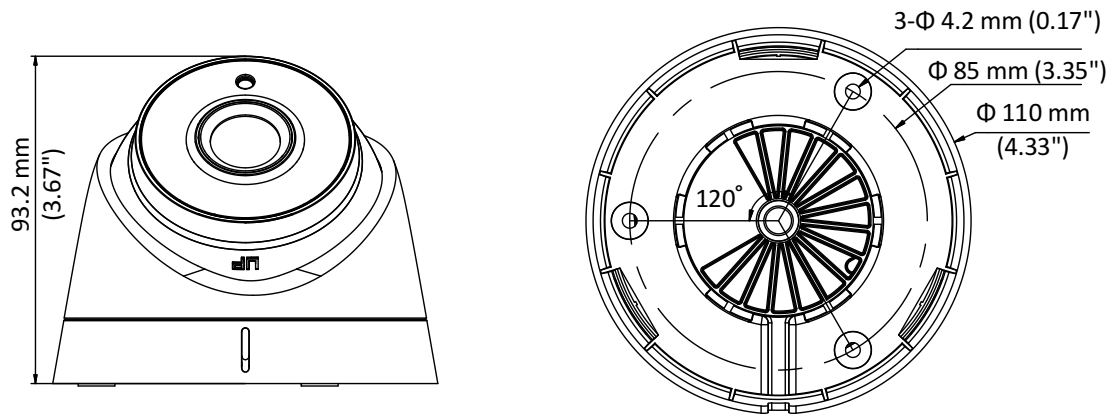

Specification

Camera	
Image Sensor	2.0 megapixel progressive scan CMOS
Signal System	PAL/NTSC
Effective Resolution	1920 (H) × 1080 (V)
Frame Rate	PAL: 1080p@25fps NTSC: 1080p@30fps
Min. Illumination	0.003 Lux@(F1.2, AGC ON), 0 Lux with IR
Shutter Time	PAL: 1/25 s to 1/50,000 s NTSC: 1/30 s to 1/50,000 s
Slow Shutter	Max.: 30 times
Lens	3.6 mm (Optional 2.8 mm , 6 mm)
Horizontal Field of View	103.5° (2.8 mm), 82.6° (3.6 mm), 54.4° (6 mm)
Lens Mount	M12
Day/Night Mode	Auto/Color/B/W (White & Black)
Angle Adjustment	Pan: 0° to 360°, Tilt: 0° to 75°, Rotate: 0° to 360°
Synchronization	Internal synchronization
WDR	> 120 dB
Menu	
AGC	Support
Day/Night Mode	Auto/Color/BW (White & Black)
White Balance	ATW/AWC-SET/MANUAL
Privacy Mask	ON/OFF, 8 programmable privacy masks
Motion	4 programmable motion areas
Backlight Compensation	WDR/BLC/HLC/OFF
2D & 3D DNR	ON/OFF
Voltage Detection	Support
Functions	Defog, Mirror, Defective Pixel Correction , Sharpness, Camera Title
Scene	Indoor/outdoor/indoor1/low light
Interface	
Video Output	1 HD analog output/1 Vp-p composite output (75Ω/BNC)
General	
Operating Conditions	-40° C to 60° C (-40° F to 140° F), humidity: 90% or less (no condensation)
Power Supply	12 V DC ±30%/PoC.af
Power Consumption	Max. 4 W
IR Distance	Up to 40 m
Ingress protection	IP67
Communication	Up the coax, Protocol: HIKVISION-C
Dimensions	Φ 110 mm × 93.2 mm (4.33" × 3.67")
Weight	Approx. 200 g (0.44 lb.)

Order Model

DS-2CC52D9T-IT3E

* PoC function is only available when cooperating with DS-1TPXXX.

Dimensions

Distributed by

Headquarters

No.555 Qianmo Road, Binjiang District,
Hangzhou 310051, China
T +86-571-8807-5998
overseasbusiness@hikvision.com