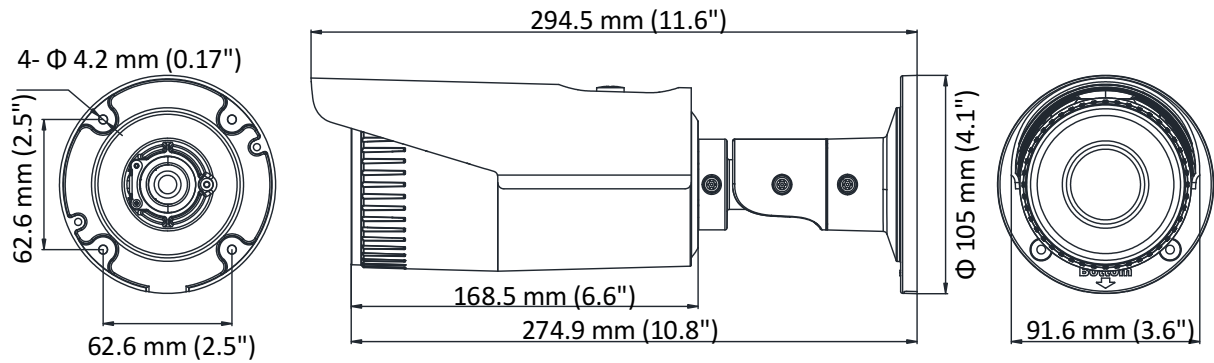

Available Models

DS-2CD1621FWD-I(Z)

Dimension