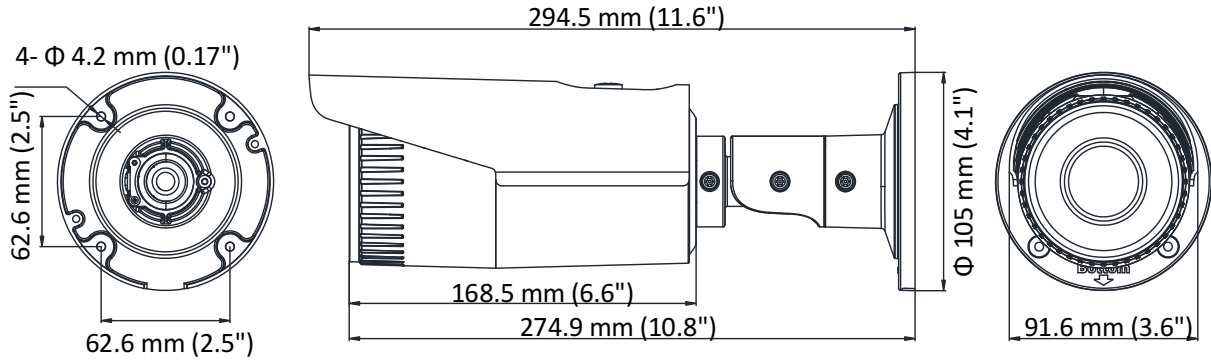

Available Models

DS-2CD1621FWD-I(Z)

Dimension