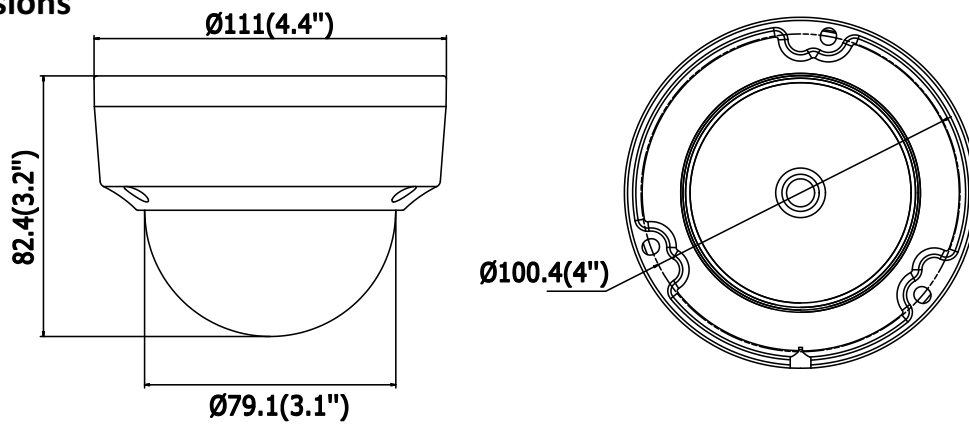

Dimensions

Unit: mm

Accessories

DS-1259ZJ

DS-1272ZJ-110

DS-1272ZJ-110B

DS-1271ZJ-110

DS-1280ZJ-DM18

DS-1276ZJ

DS-1275ZJ

DS-1250ZJ

Distributed by