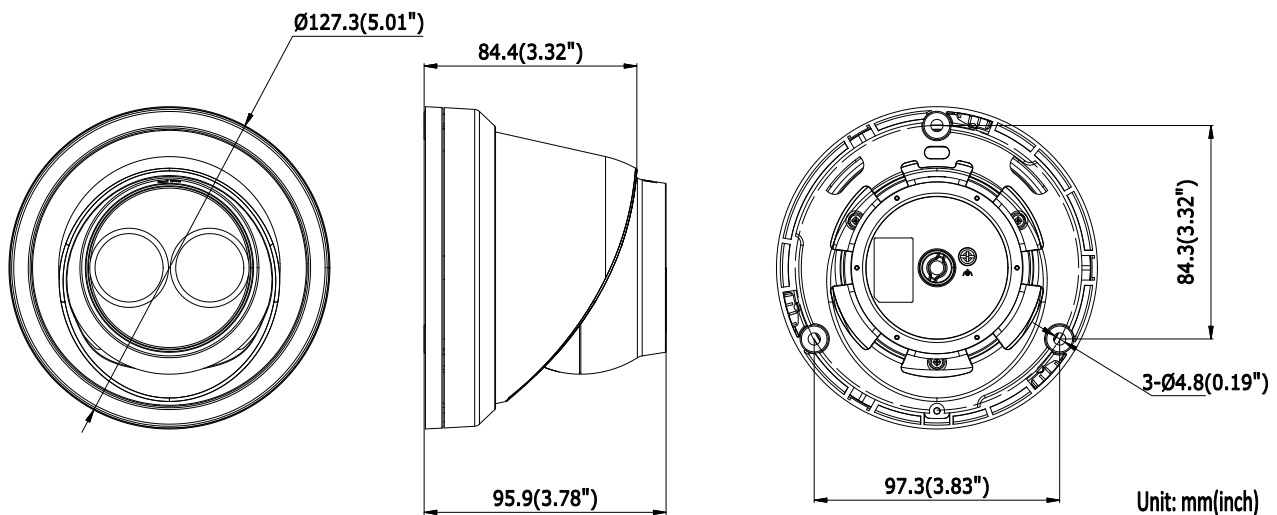

General Function	One-key Reset, Dual-VCA, Anti-Flicker, Heartbeat, Mirror, Password Protection, Privacy Mask, Watermark, IP Address Filter
Interface	
Communication Interface	1 RJ45 10M/100M self-adaptive Ethernet port
On-board Storage	Built-in microSD/SDHC/SDXC slot, up to 128 GB
Smart Feature-set	
Behavior Analysis	Line crossing detection, intrusion detection, unattended baggage detection, object removal detection
Line Crossing Detection	Cross a pre-defined virtual line, up to 1 pre-defined virtual lines supported
Intrusion Detection	Enter and loiter in a pre-defined virtual region, up to 1 pre-defined virtual regions supported
Object Removal Detection	Objects removed from the pre-defined region, such as the exhibits on display.
Unattended Baggage Detection	Objects left over in the pre-defined region such as the baggage, purse, dangerous materials
Face Detection	Human face appears in the image can be detected and trigger linkage method
General	
Operating Conditions	-30 °C to +60 °C (-22 °F to +140 °F), Humidity 95% or less (non-condensing)
Power Supply	12 VDC ± 25%, 6W PoE(802.3af, 42.5 to 57V, class 3), 7W
IR Range	Up to 30 m
Protection Level	IP67
Dimensions	Camera: Φ 127.3 × 95.9 mm (5.01" × 3.78") Package: 150 × 150 × 141 mm (5.91" × 5.91" × 5.55")
Weight	Camera: 620 g (1.37 lb.)

Available Models

DS-2CD2335FWD-I

Dimensions