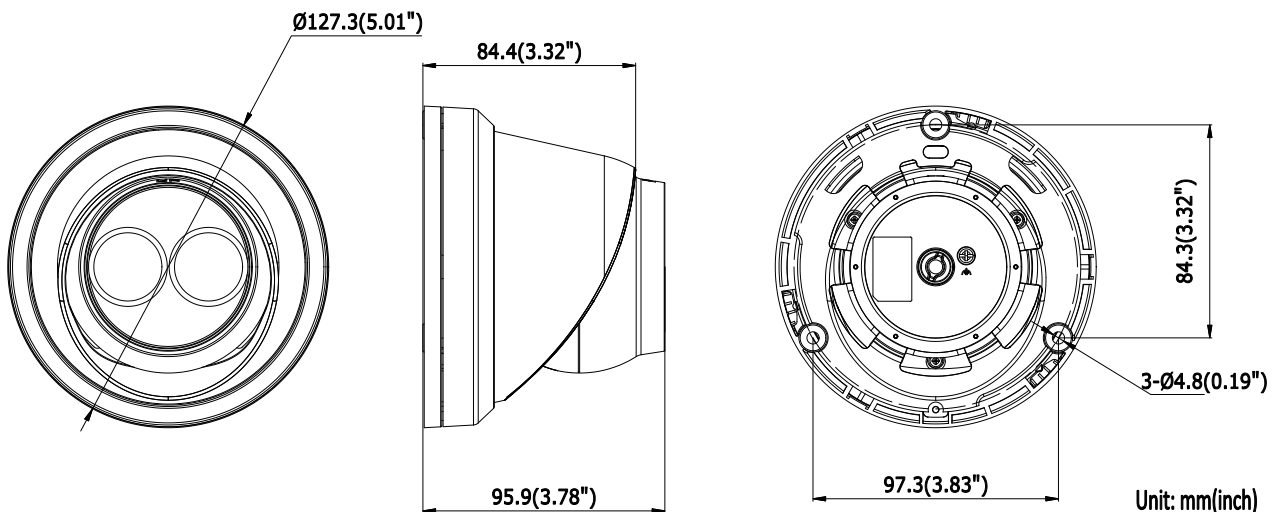

General Function	One-key Reset, Dual-VCA, Anti-Flicker, Heartbeat, Mirror, Password Protection, Privacy Mask, Watermark, IP Address Filter
Interface	
Communication Interface	1 RJ45 10M/100M self-adaptive Ethernet port
On-board Storage	Built-in microSD/SDHC/SDXC slot, up to 128 GB
Smart Feature-set	
Behavior Analysis	Line crossing detection, intrusion detection, unattended baggage detection, object removal detection
Line Crossing Detection	Cross a pre-defined virtual line, up to 1 pre-defined virtual lines supported
Intrusion Detection	Enter and loiter in a pre-defined virtual region, up to 1 pre-defined virtual regions supported
Object Removal Detection	Objects removed from the pre-defined region, such as the exhibits on display.
Unattended Baggage Detection	Objects left over in the pre-defined region such as the baggage, purse, dangerous materials
Face Detection	Human face appears in the image can be detected and trigger linkage method
General	
Operating Conditions	-30 °C to +60 °C (-22 °F to +140 °F), Humidity 95% or less (non-condensing)
Power Supply	12 VDC ± 25%, 5.5 W PoE(802.3af, 42.5 – 57V, class 3), 7.5 W
IR Range	Up to 30 m
Protection Level	IP67
Dimensions	Camera: Φ 127.3 × 95.9 mm (5.01" × 3.78") Package: 150 × 150 × 141 mm (5.91" × 5.91" × 5.55")
Weight	Camera: 620 g (1.37 lb.)

Available Models

DS-2CD2355FWD-I

Dimensions