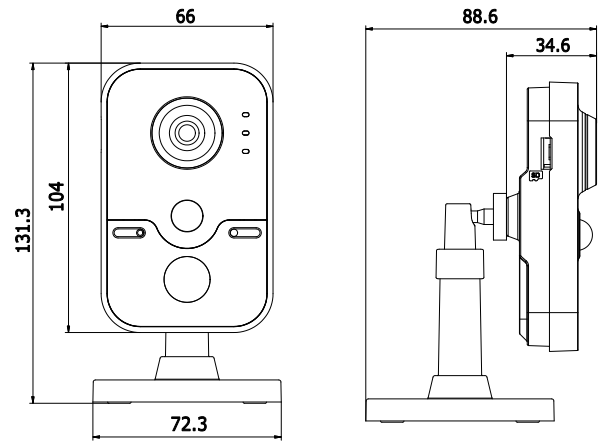

Reset	Yes
<b>Wi-Fi</b>	
Wireless Standards	IEEE802.11b, 802.11g, 802.11n
Frequency Range	2.4 GHz ~ 2.4835 GHz
Channel Bandwidth	20/40MHz Support
Protocols	802.11b: CCK, QPSK, BPSK, 802.11g/n: OFDM
Security	64/128-bit WEP, WPA/WPA2, WPA-PSK/WPA2-PSK, WPS
Transmit Output Power	11b: 17±1.5dBm @ 11Mbps 11g: 14±1.5dBm @ 54Mbps 11n: 12.5±1.5dBm
Reception Sensitivity	11b: -90dBm @ 11Mbps (Typical) 11g: -75dBm @ 54Mbps (Typical) 11n: -74dBm (Typical)
Transfer Rates	11b: 11Mbps, 11g: 54Mbps, 11n: up to 150Mbps
Wireless Range	50 meters (The performance varies based on actual environment)
<b>General</b>	
Operating Conditions	-10 °C – 40°C (14 °F – 104 °F), Humidity 95% or less (non-condensing)
Power Supply	12 VDC ± 25%, PoE (802.3af)
Power Consumption	Max. 5W
PIR	Angle: 90°, Range: 8m
IR Range	Approx. 10 meters
Dimensions	2.8mm, 4mm lens: 72.3 × 91.9 × 131.3mm (2.85" × 3.62" × 5.17") 2mm lens: 72.3 × 88.6 × 131.3mm (2.85" × 3.49" × 5.17")
Material	Plastic
Weight	Approx. 400g (0.88lbs)

## Dimensions

Lens: 2.8mm, 4mm

Lens: 2mm

UNIT: mm

Distributed by

**Headquarters**

No.555 Qianmo Road, Binjiang District,  
Hangzhou 310051, China  
T +86-571-8807-5998  
overseasbusiness@hikvision.com

**Hikvision USA**  
T +1-909-895-0400  
sales.usa@hikvision.com