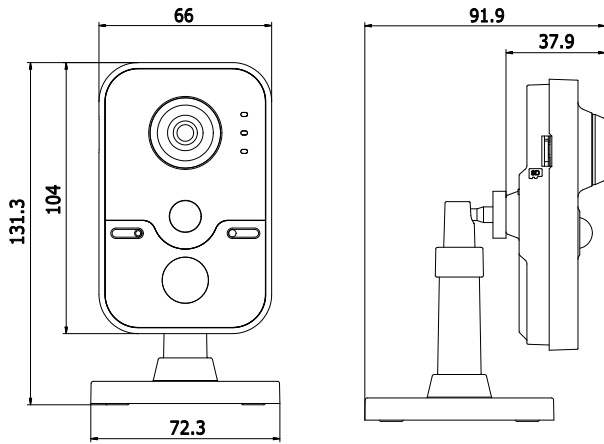

Lens: 2.8mm, 4mm