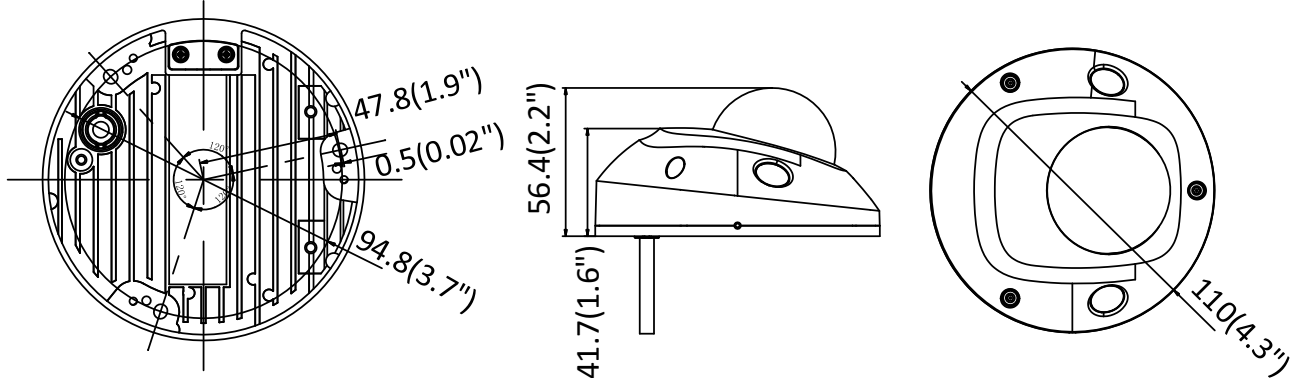

Dimensions