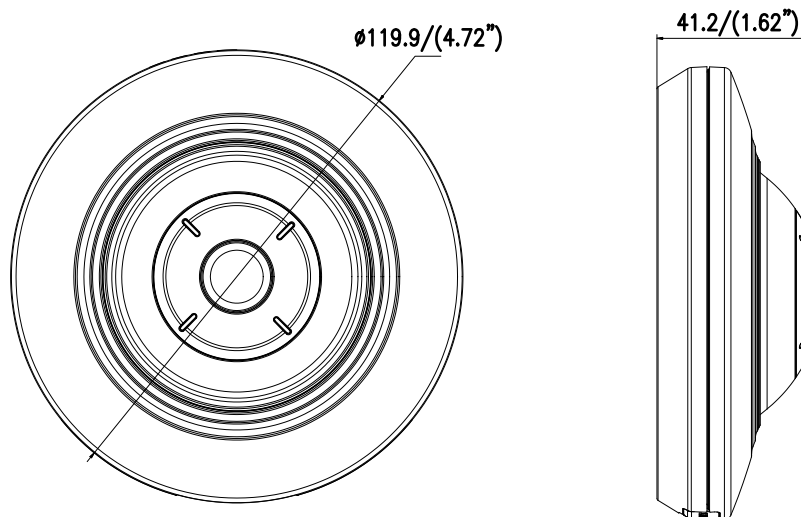

Detection	Motion detection, dynamic analysis, intrusion detection, line crossing detection
Protocols	TCP/IP, ICMP, HTTP, HTTPS, FTP, DHCP, DNS, DDNS, RTP, RTSP, RTCP, PPPoE, NTP, UPnP, SMTP, SNMP, IGMP, 802.1X, QoS, IPv6
Standard	ONVIF (PROFILE S, PROFILE G), ISAPI
General Function	One-key reset, anti-flicker, password protection, privacy mask, IP Address filtering, heartbeat, watermark
<b>Interface</b>	
Communication Interface	1 RJ45 10M/100M self-adaptive Ethernet port
Audio (-S)	1 audio input (line in), 1 audio output interface
Alarm (-S)	1 alarm input, 1 alarm output (DC24V, 1A or AC110V, 500mA, max.)
On-board Storage	Built-in microSD/SDHC/SDXC slot, up to 128 G
<b>General</b>	
Operating Conditions	-10 °C to +50 °C (-14 °F to +122 °F), Humidity 95% or less (non-condensing)
Power Supply	DC 12V ± 25%, 2A, 5W PoE(802.3af 36-57V, class 3), 0.4 – 0.7 A, 6.7W
IR Range	Up to 8 m
Dimensions	Φ 119.9 × 41.2 mm (Φ 4.72" × 1.62")
Weight	600 g (1.32 lbs.)

## Dimensions

Unit: mm(inch)