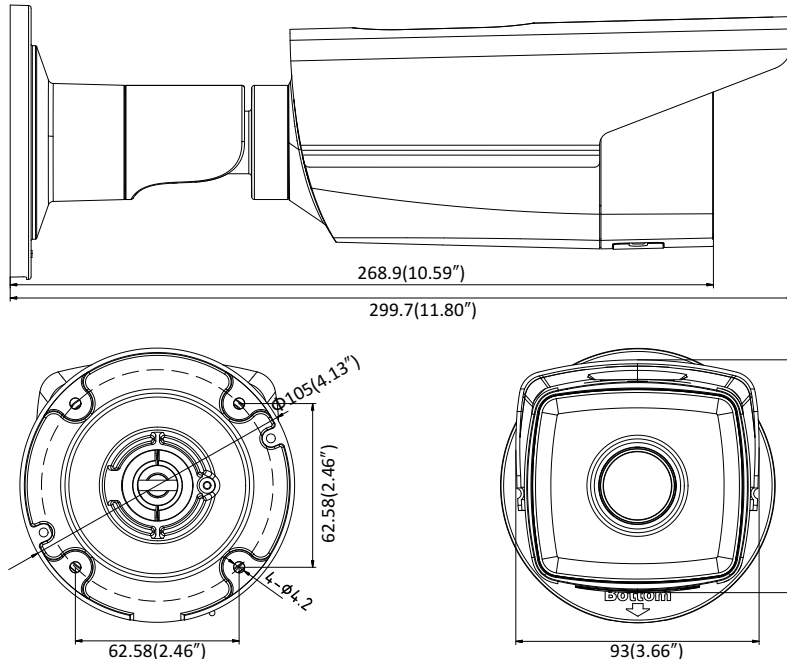

Dimensions

Unit: mm

Accessories

Distributed by

HIKVISION®

Headquarters

No.555 Qianmo Road, Binjiang District,
Hangzhou 310051, China
T +86-571-8807-5998
overseasbusiness@hikvision.com

Hikvision USA
T +1-909-895-0400
sales.usa@hikvision.com

Hikvision Italy
T +39-0438-6902
info.it@hikvision.com

Hikvision Singapore
T +65-6684-4718
sg@hikvision.com

Hikvision Africa
T +27 (0) 0351172
sale.africa@hikvision.com

Hikvision Europe
T +31-23-55-42-770
info.eu@hikvision.com

Hikvision France
T +33(0)1-85-330-450
info.fr@hikvision.com

Hikvision Oceania
T +61-2-8599-4233
salesau@hikvision.com

Hikvision Hong Kong
T +852-2151-1761

Hikvision Middle East
T +971-4-8816086
salesme@hikvision.com

Hikvision Spain
T +34-91-737-16-55
info.es@hikvision.com

Hikvision Canada
T +1-909-895-0400
sales.usa@hikvision.com

Hikvision Russia
T +7-495-669-67-99
saleru@hikvision.com

Hikvision Poland
T +48-22-460-01-50
poland@hikvision.com

Hikvision Korea
T +82-31-731-8841
sales.korea@hikvision.com

Hikvision India
T +91-22-28469900
sales@pramahikvision.com

Hikvision UK
T +01628-902140
support.uk@hikvision.com

Hikvision Brazil
T +55 11 3318-0050
Latam.support@hikvision.com