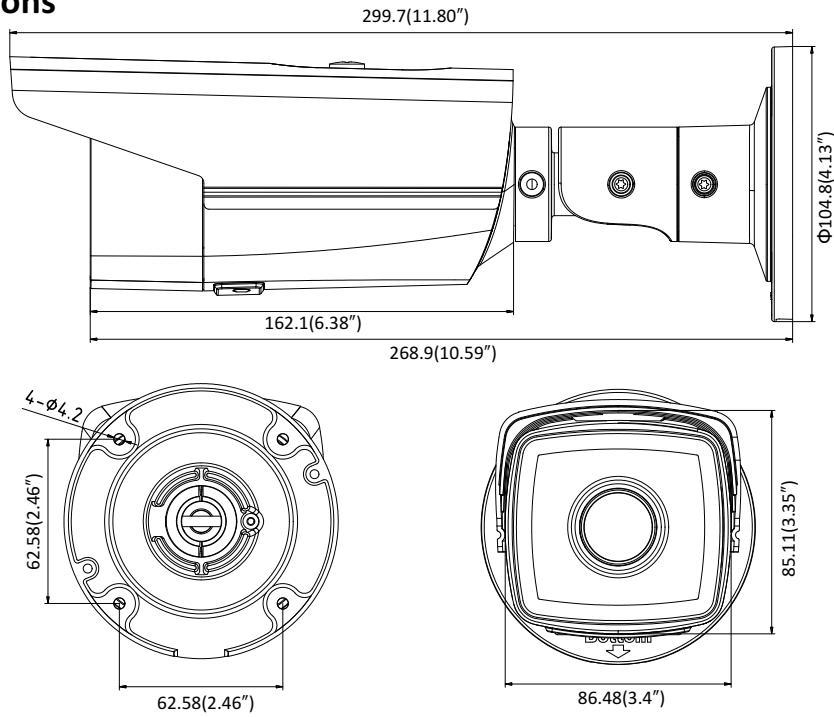

Dimensions

Unit: mm

Accessories

Distributed by

HIKVISION

Headquarters
No.555 Qianmo Road, Binjiang District,
Hangzhou 310051, China
T +86-571-8807-5998
overseasbusiness@hikvision.com

Hikvision USA
T +1-909-895-0400
sales.usa@hikvision.com

Hikvision Italy
T +39-0438-6902
info.it@hikvision.com

Hikvision Singapore
T +65-6684-4718
sg@hikvision.com

Hikvision Africa
T +27 (10) 0351172
sale.africa@hikvision.com

Hikvision Europe
T +31-23-55-42-770
info.eu@hikvision.com

Hikvision France
T +33(0)1-85-330-450
info.fr@hikvision.com

Hikvision Oceania
T +61-2-8599-4233
salesau@hikvision.com

Hikvision Hong Kong
T +852-2151-1761

Hikvision Middle East
T +971-4-8816086
salesme@hikvision.com

Hikvision Spain
T +34-91-737-16-55
info.es@hikvision.com

Hikvision Canada
T +1-909-895-0400
sales.usa@hikvision.com

Hikvision Russia
T +7-495-669-67-99
sateru@hikvision.com

Hikvision Poland
T +48-22-460-01-50
poland@hikvision.com

Hikvision Korea
T +82-31-731-8841
sales.korea@hikvision.com

Hikvision India
T +91-22-28469900
sales@pramahikvision.com

Hikvision UK
T +01628-902140
support.uk@hikvision.com

Hikvision Brazil
T +55 11 3318-0050
Latam.support@hikvision.com