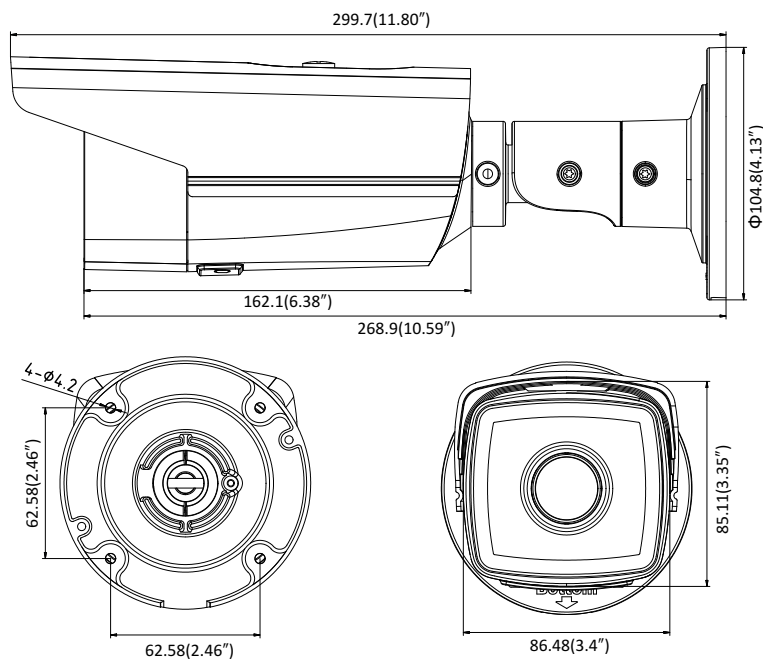

Dimensions

Unit: mm

Accessories

Distributed by

HIKVISION®

Headquarters

No.555 Qianmo Road, Binjiang District,
Hangzhou 310051, China
T +86-571-8807-5998
overseasbusiness@hikvision.com

Hikvision USA
T +1-909-895-0400
sales.usa@hikvision.com

Hikvision Australia
T +61-2-8599-4233
salesau@hikvision.com

Hikvision India
T +91-22-28469900
sales@pramahikvision.com

Hikvision Canada
T +1-866-200-6690
sales.canada@hikvision.com

Hikvision Thailand
T +662-275-9949
sales.thailand@hikvision.com

Hikvision Europe
T +31-23-5542770
sales.eu@hikvision.com

Hikvision Italy
T +39-0438-6902
info.it@hikvision.com

Hikvision Brazil
T +55 11 3318-0050
Latam.support@hikvision.com

Hikvision Turkey
T +90 (216)521 7070- 7074
sales.tr@hikvision.com

Hikvision Malaysia
T +601-7652-2413
sales.my@hikvision.com

Hikvision UK & Ireland
T +01628-902140
sales.uk@hikvision.com

Hikvision South Africa
Tel: +27 (10) 0351172
sale.africa@hikvision.com

Hikvision France
T +33(0)1-85-330-450
info.fr@hikvision.com

Hikvision Kazakhstan
T +7-727-9730667
nikia.panfilov@hikvision.ru

Hikvision Vietnam
T +84-974270888
sales.vt@hikvision.com

Hikvision UAE
T +971-4-4432090
salesme@hikvision.com

Hikvision Singapore
T +65-6684-4718
sg@hikvision.com

Hikvision Spain
T +34-91-737-16-55
info.es@hikvision.com

Hikvision Tashkent
T +99-87-1238-9438
uzb@hikvision.ru

Hikvision Hong Kong
T +852-2151-1761
info.hk@hikvision.com

Hikvision Russia
T +7-495-669-67-99
saleru@hikvision.com

Hikvision Korea
T +82-(0)31-731-8817
sales.korea@hikvision.com

Hikvision Poland
T +48-22-460-01-50
info.pl@hikvision.com

Hikvision Indonesia
T +62-21-2933759
Sales.Indonesia@hikvision.com

Hikvision Colombia
sales.colombia@hikvision.com