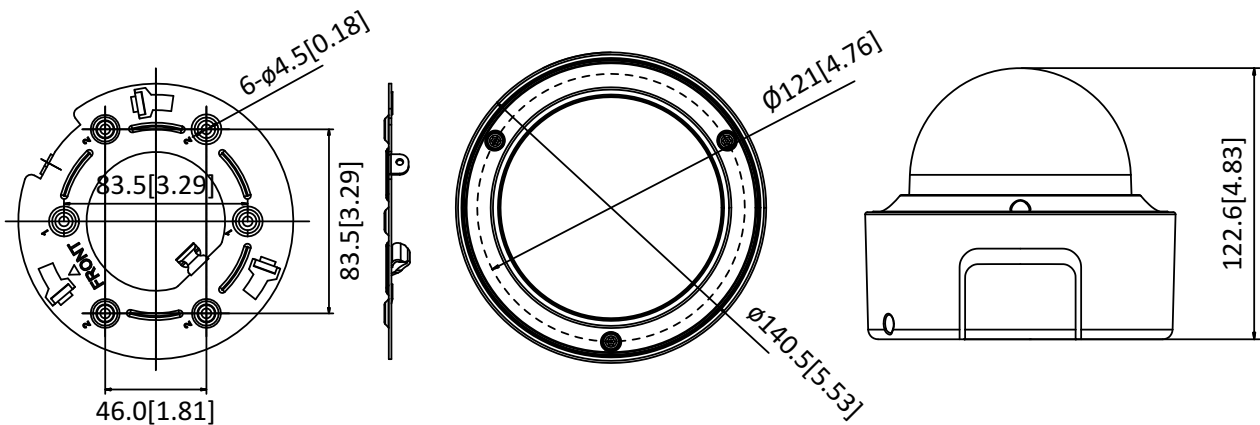

Power Supply	12 VDC $\pm$ 20%, two-core terminal block PoE (802.3af, class 3): 36 V to 57 V
Power Consumption and Current	12 VDC $\pm$ 20%: 0.7 A, max. 8 W PoE (802.3af, class 3): 36 V to 57 V): 0.3 A to 0.2 A
Protection Level	IK10
Material	Aluminum Alloy
Dimensions	Camera: Φ140.5 $\times$ 122.6 mm (Φ5.5" $\times$ 4.8") With package: 244 $\times$ 174 $\times$ 173 mm (9.6" $\times$ 6.9" $\times$ 6.8")
Weight	Camera: 900 g (1.98 lb.) With package: 1250 g (2.76 lb.)

Note: Listed resolutions are only selectable options. It does not mean that all streams can work at their maximum resolution at the same time.

Available Model

DS-2CD5146G0-IZS (2.8mm to 12mm)

Dimension

Unit: mm[inch]

Accessory