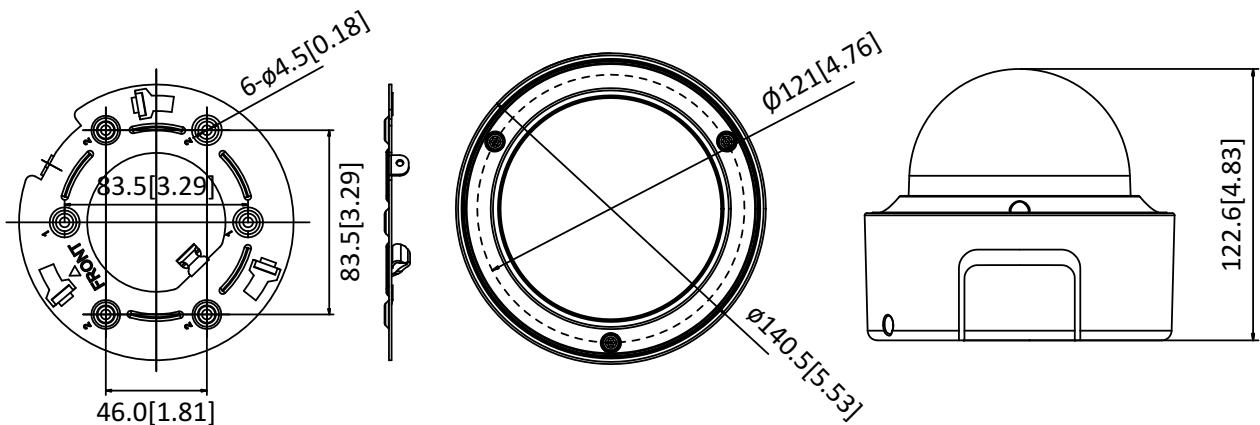

Power Supply	12 VDC \pm 20%, two-core terminal block PoE (802.3af, class 3): 36 V to 57 V,
Power Consumption and Current	12 VDC \pm 20%: 0.7 A, max. 8 W PoE (802.3af 36 V to 57 V): 0.3 A to 0.2 A
Protection Level	IK10
Material	Aluminum alloy
Dimensions	Camera: Φ 140.5 \times 122.6 mm (Φ 5.5" \times 4.8") With package: 244 \times 174 \times 173 mm (9.6" \times 6.9" \times 6.8")
Weight	Camera: 900 g (1.98 lb.) With package: 1250 g (2.76 lb.)

Note: Listed resolutions are only selectable options. It does not mean that all streams can work at their maximum resolution at the same time.

Available Model

DS-2CD5165G0-IZS (2.8–12 mm)

Dimension

Unit: mm[inch]