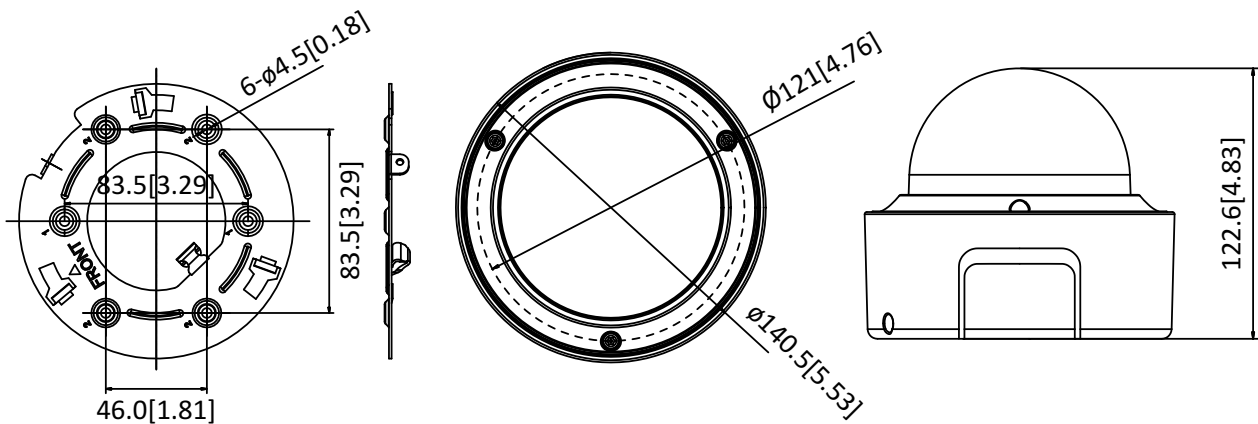

Power Supply	12 VDC $\pm$ 20%, two-core terminal block PoE (802.3af, class 3): 36 V to 57 V
Power Consumption and Current	12 VDC $\pm$ 20%: 0.7 A, max 8 W PoE (802.3af 36 V to 57 V): 0.3 A to 0.2 A, max. 9.0W
Protection Level	IK10
Material	Aluminum alloy
Dimensions	Camera: Φ140.5 $\times$ 122.6 mm (Φ5.5" $\times$ 4.8") With package: 244 $\times$ 174 $\times$ 173 mm (9.6" $\times$ 6.9" $\times$ 6.8")
Weight	Camera: 900 g (1.98 lb.) With package: 1250 g (2.76 lb.)

Note: Listed resolutions are only selectable options. It does not mean that all streams can work at their maximum resolution at the same time.

Available Model

DS-2CD5185G0-IZS (2.8–12 mm)

Dimension

Unit: mm[inch]

Accessory