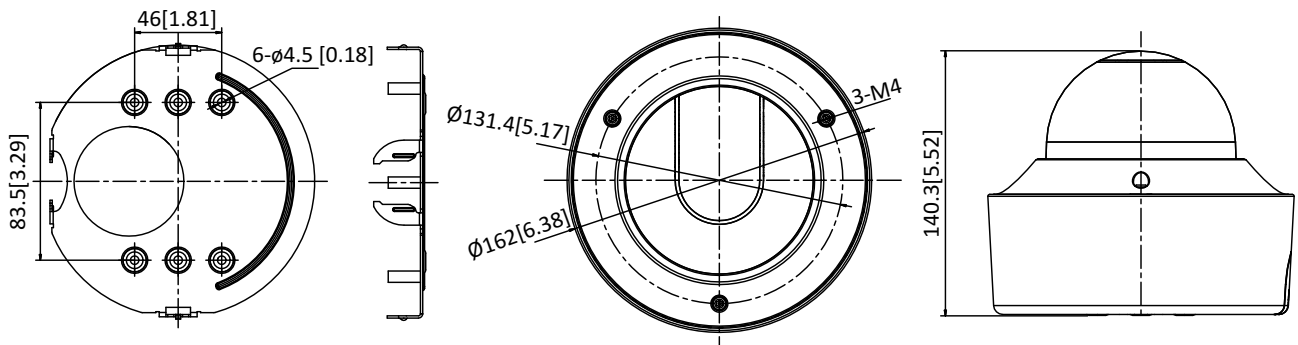

Power Supply	12 VDC $\pm$ 20%, two-core terminal block PoE (802.3at, class 3): 42.5 V to 57 V
Power Consumption and Current	-IZS: 12 VDC $\pm$ 20%: 0.7 A, max. 8.5 W, PoE (802.3at, class 3): 42.5 V to 57 V, 0.1 A to 0.2 A -IZHS: 12 VDC $\pm$ 20%: 1.1 A, max. 14 W, PoE (802.3at, class 3): 42.5 V to 57 V, 0.3 A to 0.4 A
Protection Level	IP67, IK10
Material	Aluminum Alloy
Dimensions	Camera: $\Phi 162 \times 140.3$ mm ($\Phi 6.4'' \times 5.5''$) With package: $251 \times 215 \times 189$ mm ($9.9'' \times 8.5'' \times 7.4''$)
Weight	Camera: 1450 g (3.20 lb.) With package: 1950 g (4.30 lb.)

Note: Listed resolutions are only selectable options. It does not mean that all streams can work at their maximum resolution at the same time.

Available Model

DS-2CD5526G0-IZS (2.8–12 mm), DS-2CD5526G0-IZHS (2.8–12 mm)

*-H: heater supported

Dimension

Unit: mm[inch]