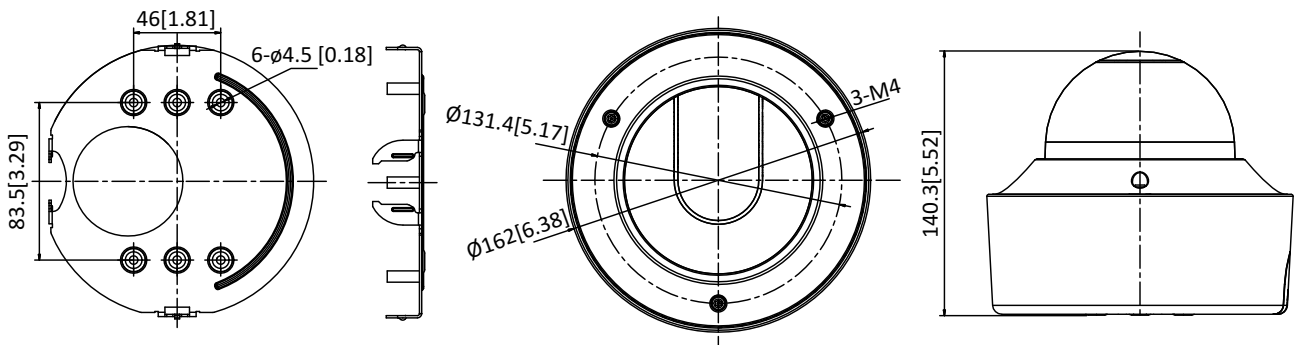

Power Supply	12 VDC $\pm$ 20%, two-core terminal block PoE (802.3at, class 3): 42.5 V to 57 V
Power Consumption and Current	-IZS: 12 VDC $\pm$ 20%: 1.2 A, max. 12 W, PoE (802.3at, class 3): 42.5 V to 57 V, 0.3 A to 0.2 A -IZHS: 12 VDC $\pm$ 20%: 1.4 A, max. 17 W, PoE (802.3at, class 3): 42.5 V to 57 V, 0.4 A to 0.3 A
Protection Level	IP67, IK10
Material	Aluminum Alloy
Dimensions	Camera: $\Phi 162 \times 140.3$ mm ($\Phi 6.4'' \times 5.5''$) With package: $251 \times 215 \times 189$ mm ($9.9'' \times 8.5'' \times 7.4''$)
Weight	Camera: 1450 g (3.20 lb.) With package: 1950 g (4.30 lb.)

Note: Listed resolutions are only selectable options. It does not mean that all streams can work at their maximum resolution at the same time.

Available Model

DS-2CD5546G0-IZS (2.8 mm - 12 mm), DS-2CD5546G0-IZHS (2.8 mm - 12 mm)

*-H: heater supported

Dimension

Unit: mm[inch]