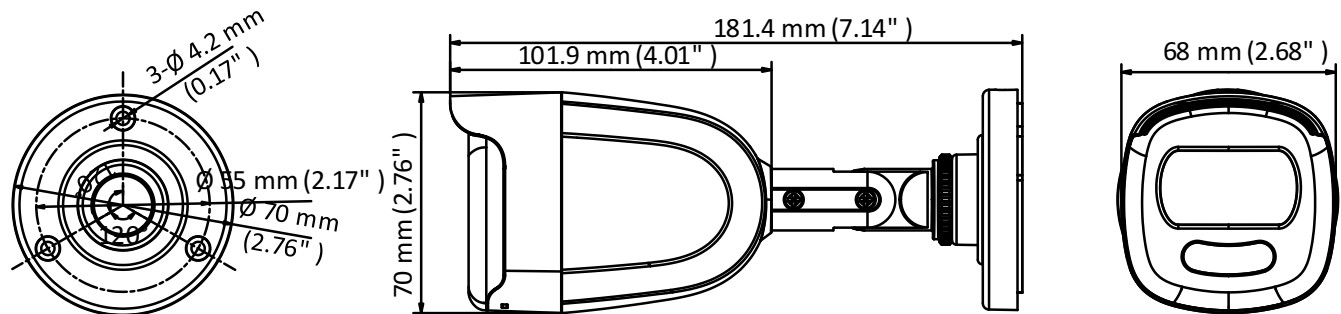

DS-2CE10DFT-F 2 MP Full Time Color Bullet Camera

ColorVu

Key Features

- 2 MP high performance CMOS
- 1920 × 1080 resolution
- Full time color
- 3.6 mm, 6 mm fixed lens
- Up to 20 m white light distance
- OSD menu, 3D DNR, true WDR
- 4 in 1 video output (switchable TVI/AHD/CVI/CVBS)
- IP67
- Up the coax (HIKVISION-C)

Specifications

Camera	
Image Sensor	2 MP CMOS image sensor
Resolution	1920 (H) × 1080 (V)
Frame Rate	PAL: 1080p@25fps NTSC: 1080p@30fps
Min. illumination	Color: 0.0005 Lux @ (F1.0, AGC ON), 0 Lux with white light
Shutter Time	PAL: 1/25 s to 1/50, 000 s NTSC: 1/30 s to 1/50, 000 s
Slow Shutter	Max. 16x
Lens	3.6 mm, 6 mm fixed lens
Horizontal Field of View	83.6° (3.6 mm), 52.8° (6 mm)
Lens Mount	M16
Day & Night	Color
Angle Adjustment	Pan: 0° to 360°; Tilt: 0° to 180°; Rotate: 0° to 360°
Synchronization	Internal synchronization
WDR (Wide Dynamic Range)	120 dB
Menu	
AGC	Yes
White Balance	Auto/Manual
BLC (Backlight Compensation)	Yes
Privacy Mask	4 programmable privacy masks
Motion Detection	4 programmable areas
WDR	Yes
Functions	Brightness, Sharpness, 3D DNR, Mirror, Smart light
Interface	
Video Output	1 HD analog output
Switch Button	TVI/AHD/CVI/CVBS
General	
Operating Conditions	-40 °C to 60 °C (-40 °F to 140 °F), humidity: 90% or less (non-condensation)
Power Supply	12 VDC ±25%
Power Consumption	Max. 3 W
Protection Level	IP67
Material	Metal
White Light	Up to 20 m
Communication	Up the coax, Protocol: HIKVISION-C (TVI output)
Dimensions	181.4 mm × 70 mm × 68 mm (7.14" × 2.75" × 2.68")
Weight	Approx. 390 g (0.86 lb.)

Order Model

DS-2CE10DFT-F

Dimension

Accessory

DS-1280ZJ-XS

Junction Box

Distributed by

Headquarters