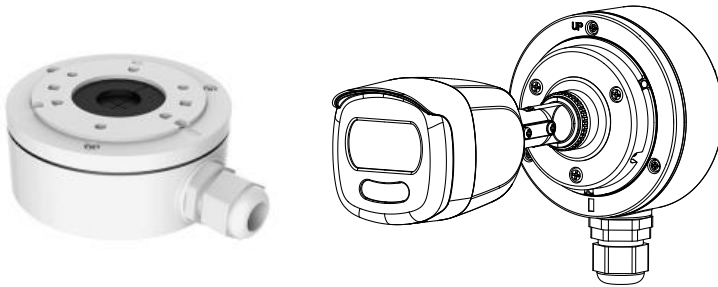

DS-2CE10DFT-F 2 MP Full Time Color Bullet Camera

ColorVu

Key Features

- 2 MP high performance CMOS
- 1920 × 1080 resolution
- Full time color
- 3.6 mm, 6 mm fixed lens
- Up to 20 m white light distance
- OSD menu, 3D DNR, true WDR
- 4 in 1 video output (switchable TVI/AHD/CVI/CVBS)
- IP67
- Up the coax (HIKVISION-C)

Specifications

Camera	
Image Sensor	2 MP CMOS image sensor
Resolution	1920 (H) × 1080 (V)
Frame Rate	PAL: 1080p@25fps NTSC: 1080p@30fps
Min. illumination	Color: 0.0005 Lux @ (F1.0, AGC ON), 0 Lux with white light
Shutter Time	PAL: 1/25 s to 1/50, 000 s NTSC: 1/30 s to 1/50, 000 s
Slow Shutter	Max. 16x
Lens	3.6 mm, 6 mm fixed lens
Horizontal Field of View	83.6° (3.6 mm), 52.8° (6 mm)
Lens Mount	M16
Day & Night	Color
Angle Adjustment	Pan: 0° to 360°; Tilt: 0° to 180°; Rotate: 0° to 360°
Synchronization	Internal synchronization
WDR (Wide Dynamic Range)	120 dB
Menu	
AGC	Yes
White Balance	Auto/Manual
BLC (Backlight Compensation)	Yes
Privacy Mask	4 programmable privacy masks
Motion Detection	4 programmable areas
WDR	Yes
Functions	Brightness, Sharpness, 3D DNR, Mirror, Smart light
Interface	
Video Output	1 HD analog output
Switch Button	TVI/AHD/CVI/CVBS
General	
Operating Conditions	-40 °C to 60 °C (-40 °F to 140 °F), humidity: 90% or less (non-condensation)
Power Supply	12 VDC ±25%
Power Consumption	Max. 3 W
Protection Level	IP67
Material	Metal
White Light	Up to 20 m
Communication	Up the coax, Protocol: HIKVISION-C (TVI output)
Dimensions	181.4 mm × 70 mm × 68 mm (7.14" × 2.75" × 2.68")
Weight	Approx. 390 g (0.86 lb.)

Order Model

DS-2CE10DFT-F

Dimension

Accessory

DS-1280ZJ-XS

Junction Box

Distributed by

Headquarters