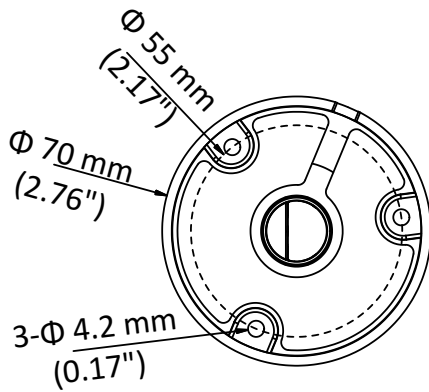

Dimensions