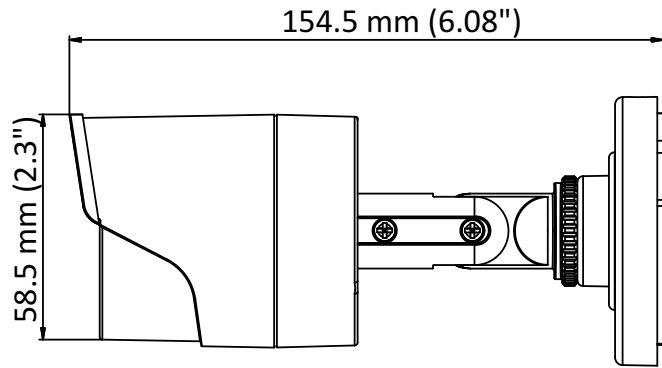

Dimensions