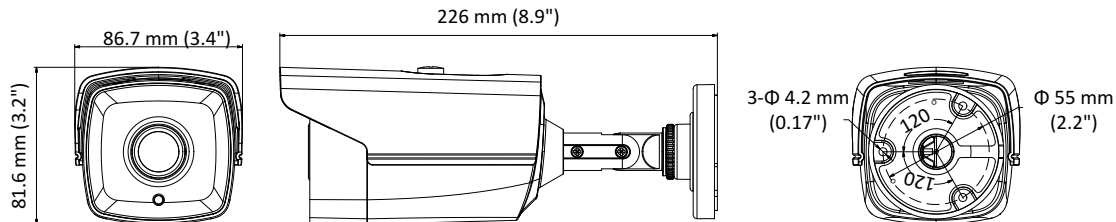

www.hikvision.com

Specifications

Camera	
Image Sensor	2MP CMOS image sensor
Signal System	PAL/NTSC
Effective Pixels	1920 (H) × 1080 (V)
Min. illumination	0.01 Lux@(F1.2,AGC ON), 0 Lux with IR
Shutter Time	1/25 (1/30) s to 1/50,000 s
Lens	3.6 mm (6 mm, 8 mm, 12 mm, 16 mm optional)
	Field of view: 82.2° (3.6 mm), 54° (6 mm), 37.7° (8 mm), 24.2° (12 mm), 18.8° (16 mm)
Lens Mount	M12
Day & Night	ICR
Angle Adjustment	Pan: 0° to 360°, Tilt: 0° to 180°, Rotation: 0° to 360°
Synchronization	Internal synchronization
Video Frame Rate	1080p@25fps/1080p@30fps
HD Video Output	1 analog HD output
S/N Ratio	>62 dB
General	
Operating Conditions	-40 °C to 60 °C (-40 °F to 140 °F), Humidity: 90% or less (non-condensation)
Power Supply	12 V DC ± 15%
Power Consumption	Max. 6 W
Protection Level	IP66
IR Range	Up to 80 m
Dimensions	86.7 mm × 81.6 mm × 226 mm (3.4" × 3.2" × 8.9")
Weight	430 g (0.95 lb.)

批注 [t1]:

Order Model

DS-2CE11D0T-IT5F

Dimensions

Accessories

DS-1280ZJ-XS
Junction Box

DS-1H18
Video Balun

X41T
Camera Tester