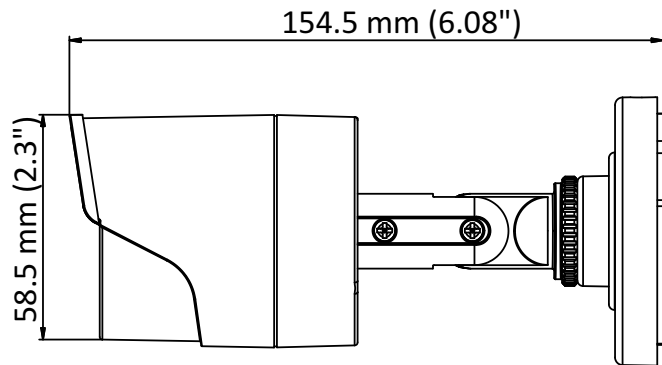

Dimensions