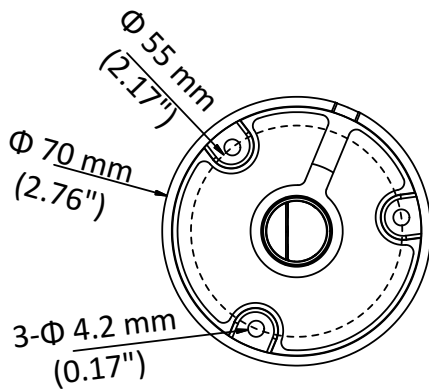

Dimensions