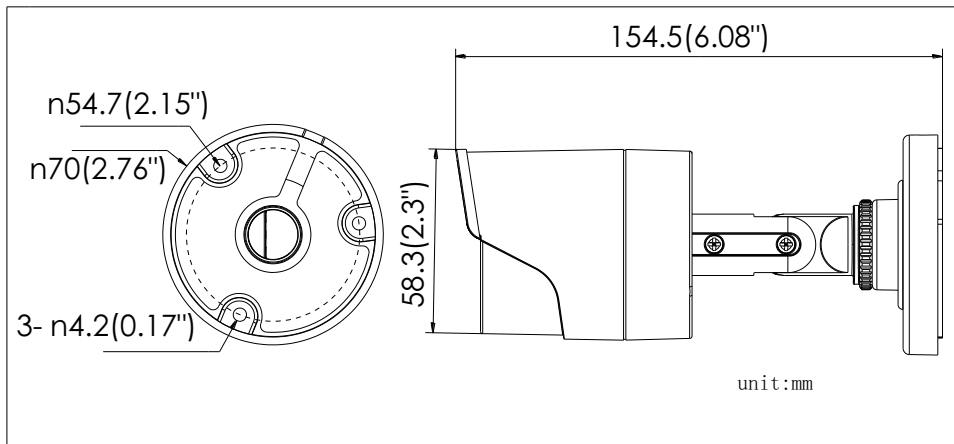

### Key Features

- 1.3 Megapixel high-performance CMOS
- Analog HD output, up to 720P resolution
- True Day/Night
- DNR, Smart IR
- Up to 20m IR distance
- IP66 weatherproof

## Specifications

<b>Camera</b>	
Image Sensor	1.3MP CMOS Image Sensor
Signal System	PAL/NTSC
Effective Pixels	1280(H)*960(V)
Min. illumination	0.01 Lux @ (F1.2,AGC ON),0 Lux with IR
Shutter Time	1/25(1/30)s to 1/50,000s
Lens	2.8mm, 3.6mm, 6mm optional
	Angle of View: 74.6°(3.6mm), 92.6°(2.8mm), 49°(6mm)
Lens Mount	M12
Day & Night	ICR
Angle Adjustment	Pan: 0 - 360°, Tilt: 0 - 180°, Rotation: 0 - 360°
Synchronization	Internal synchronization
Video Frame Rate	720p@25fps/720p@30fps
HD Video Output	1 Analog HD output
S/N Ratio	>62dB
<b>General</b>	
Operating Conditions	-40 °C – 60 °C (-40 °F – 140 °F), Humidity 90% or less (non-condensing)
Power Supply	12 VDC ± 15%
Power Consumption	Max. 4W
Protection Level	IP66
IR Range	Up to 20m
Dimensions	Φ70×149.5 mm (Φ2.76" ×5.89")
Weight	400 g

## Dimensions