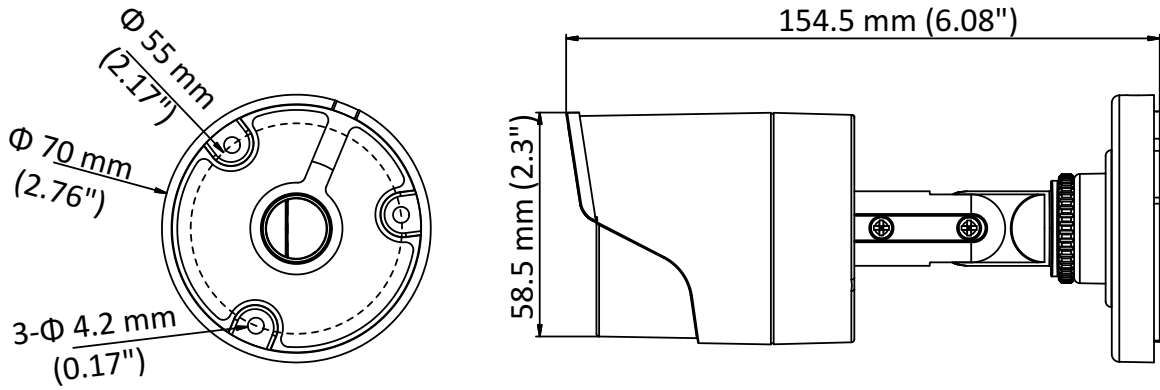

Order Models

DS-2CE16D0T-IRE

Dimension