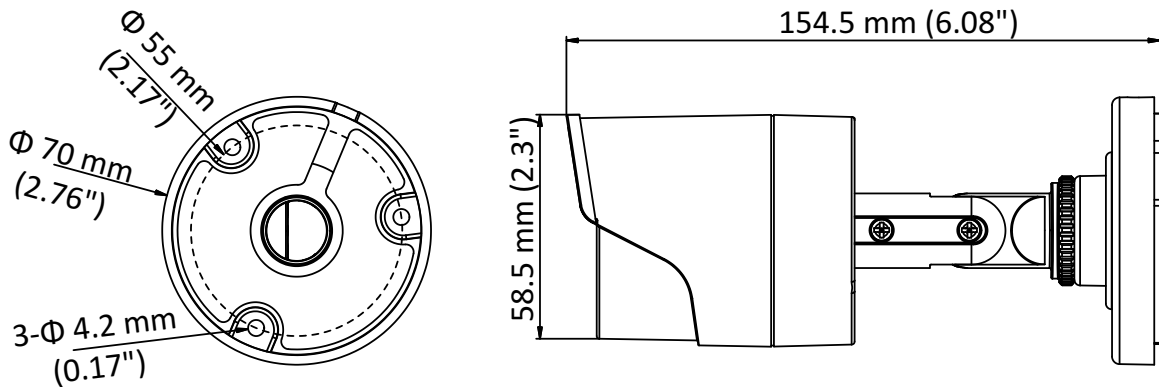

Dimensions