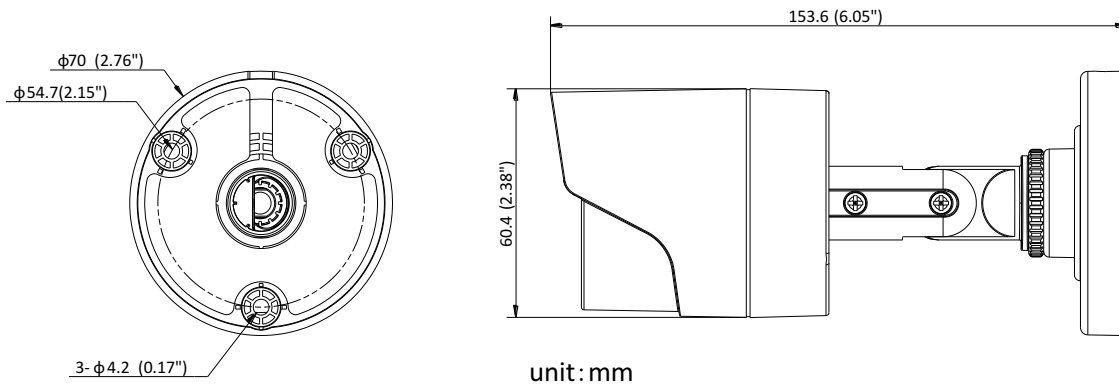

DS-2CE16D0T-IRP HD1080p IR Bullet Camera

Key Features

- 2 megapixel high-performance CMOS
- Analog HD output, up to 1080p resolution
- True Day/Night, Smart IR
- Up to 20m IR distance
- IP66 weatherproof

Specifications

Camera	
Image Sensor	2MP CMOS Image Sensor
Signal System	PAL/NTSC
Frame Rate	PAL: 1080p@25fps NTSC: 1080p@30fps
Resolution	1920 (H) × 1080 (V)
Min. illumination	0.01 Lux @ (F1.2,AGC ON),0 Lux with IR
Shutter Time	1/25(1/30)s to 1/50,000s
Lens	2.8mm, 3.6mm, 6mm optional
	Angle of View: 103°(2.8mm), 82.2°(3.6mm), 54°(6mm)
Lens Mount	M12
Day & Night	ICR
Angle Adjustment	Pan: 0 - 360°, Tilt: 0 - 180°, Rotation: 0 - 360°
Synchronization	Internal synchronization
Menu	
AGC	Low/middle/high
Day/Night Mode	Smart/color/BW(Black and White)
Backlight Compensation	Yes
DWDR	Yes
Language	English, Chinese
Functions	Brightness, Sharpness, DNR, Mirror
General	
Operating Conditions	-40 °C – 60 °C (-40 °F – 140 °F), Humidity 90% or less (non-condensing)
Power Supply	12 VDC ± 15%
Power Consumption	Max. 4W
Ingress Protection	IP66
Material	Plastic
IR Range	Up to 20 m
Dimensions	Φ 70 mm × 154 mm (Φ 2.76" × 6.06")
Weight	300 g (0.66 lb.)

Order Models

DS-2CE16D0T-IRP

Dimensions

Accessories

DS-1280ZJ-XS
Junction box

DS-1H18
Video Balun

Distributed by

Headquarters