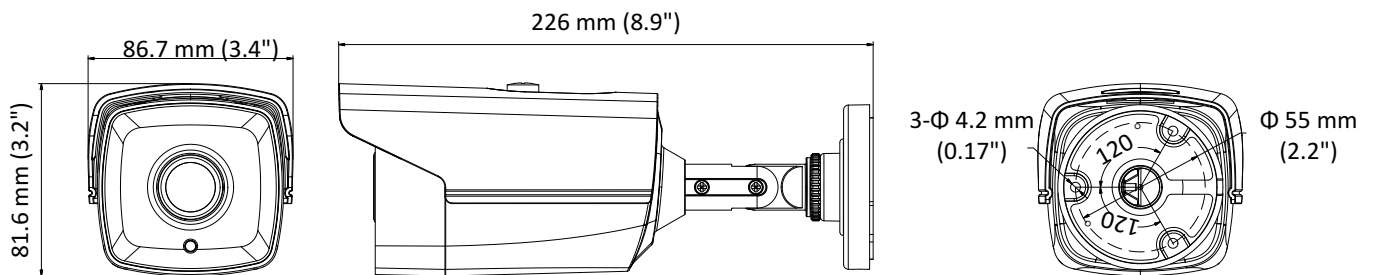

Dimensions