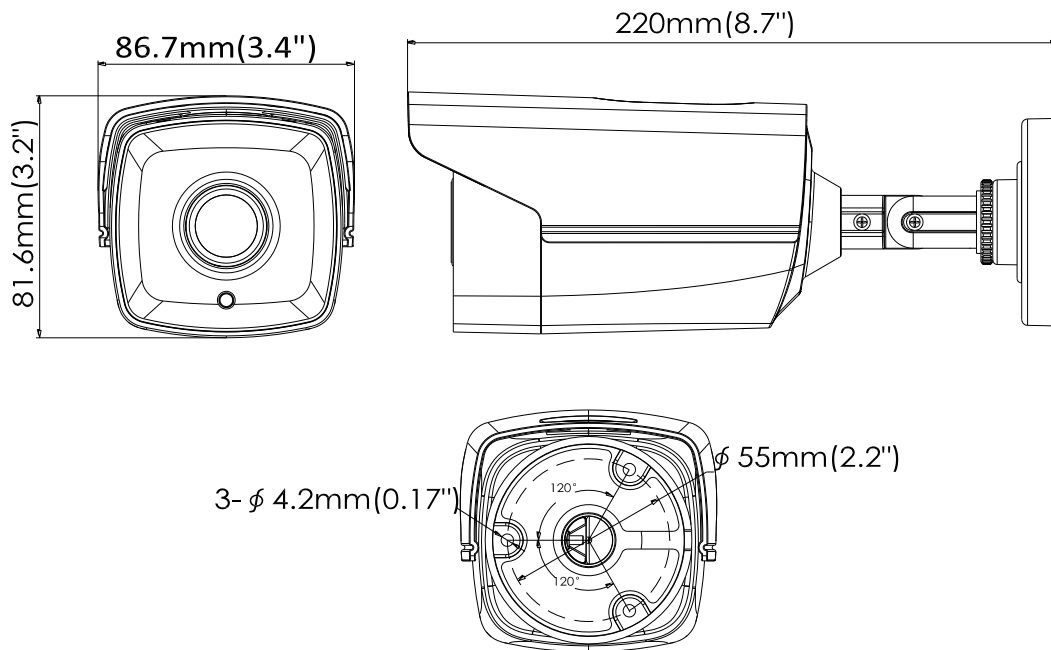

### Key Features

- 2 megapixel high-performance CMOS
- Analog HD output, up to 1080p resolution
- True Day/Night
- EXIR2.0, smart IR, up to 40m IR distance
- IP66 weatherproof

## Specifications

<b>Camera</b>	
Image Sensor	2MP CMOS Image Sensor
Signal System	PAL/NTSC
Frame Rate	PAL: 1080p@25fps NTSC: 1080p@30fps
Resolution	1920 (H) × 1080 (V)
Min. illumination	0.01 Lux @(F1.2, AGC ON), 0 Lux with IR
Shutter Time	1/25(1/30)s to 1/50,000s
Lens	2.8 mm, 3.6 mm, 6 mm, 8 mm, 12 mm fixed lens
Horizontal Field of View	103 ° (2.8 mm), 82.2 ° (3.6 mm), 54 ° (6 mm), 37.7 ° (8 mm), 24.2 ° (12 mm)
Lens Mount	M12
Day & Night	IR cut filter
Angle Adjustment	Pan: 0 to 360°, Tilt: 0 to 180°, Rotation: 0 to 360°
Synchronization	Internal synchronization
<b>Menu</b>	
AGC	Low/middle/high
Day/Night Mode	Smart/color/BW(Black and White)
Backlight Compensation	Yes
DWDR	Yes
Language	English, Chinese
Functions	Brightness, Sharpness, DNR, Mirror
<b>Interface</b>	
Video Output	1 HD analog output
<b>General</b>	
Operating Conditions	-40 °C to 60 °C (-40 °F to 140 °F), Humidity 90% or less (non-condensing)
Power Supply	12 VDC ±15%
Power Consumption	Max. 4 W
Ingress Protection	IP66
Material	Front cover: Metal Main body: Plastic Bracket: Metal
IR Range	Up to 40 m
Dimensions	86.22 mm × 82.05 mm × 220.13 mm(3.39" × 3.23" × 8.67")
Weight	Approx. 430 g (0.95 lb.)

## Dimensions