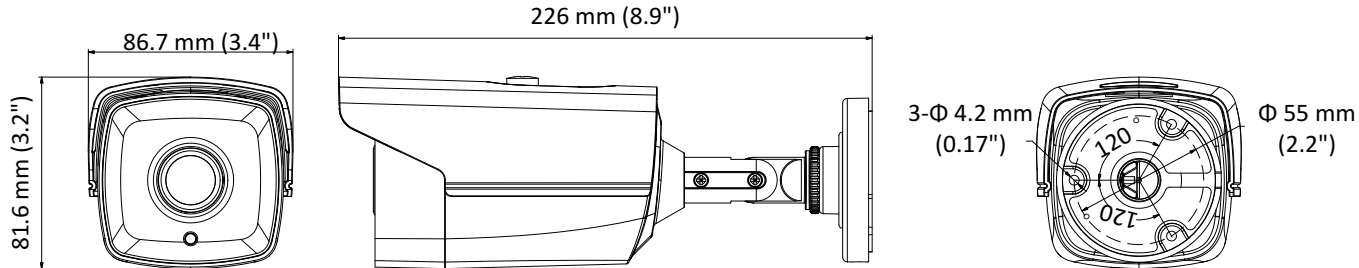

Order Models

DS-2CE16D0T-IT5E

Dimension