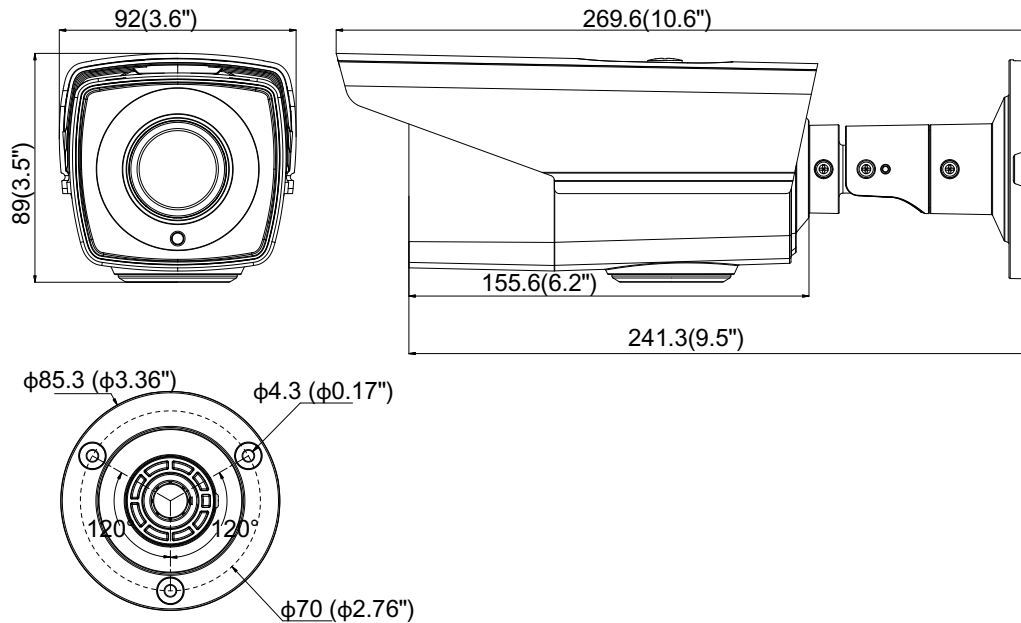

DS-2CE16D0T-VFIR3F HD 1080p IR Bullet Camera

Key Features

- 2 megapixel high performance CMOS
- Analog HD output, up to 1080p resolution
- Day/Night switch
- Smart IR
- Up to 40 m IR distance
- Switchable TVI/AHD/CVI/CVBS
- IP66

Specifications

Camera	
Image Sensor	2MP CMOS image sensor
Signal System	PAL/NTSC
Effective Pixels	1920 (H) × 1080 (V)
Min. illumination	0.01 Lux@(F1.2,AGC ON), 0 Lux with IR
Shutter Time	1/25 (1/30) s to 1/50,000 s
Lens	2.8 - 12 mm @ F1.4
	Angle of view: 102.25° - 32°
Lens Mount	Φ14
Day & Night	ICR
Angle Adjustment	Pan: 0° to 360°, Tilt: 0° to 90°, Rotation: 0° to 360°
Synchronization	Internal synchronization
Video Frame Rate	1080p@25fps/1080p@30fps
HD Video Output	1 analog HD output
S/N Ratio	>62 dB
General	
Operating Conditions	-40 °C to 60 °C (-40 °F to 140 °F), Humidity 90% or less (non-condensation)
Power Supply	12 VDC ± 15%
Power Consumption	Max. 4 W
Protection Level	IP66
IR Range	Up to 40 m
Dimensions	92mm×84.8mm×269.6mm (3.62"×3.34"×3.34")
Weight	Approx. 900g (1.98lb)

Order Model

DS-2CE16D0T-VFIR3F

Dimensions

Unit: mm

Accessories

DS-1275ZJ
Vertical Pole Mounting

DS-1280ZJ-S
Junction Box

DS-1H18
Video Balun