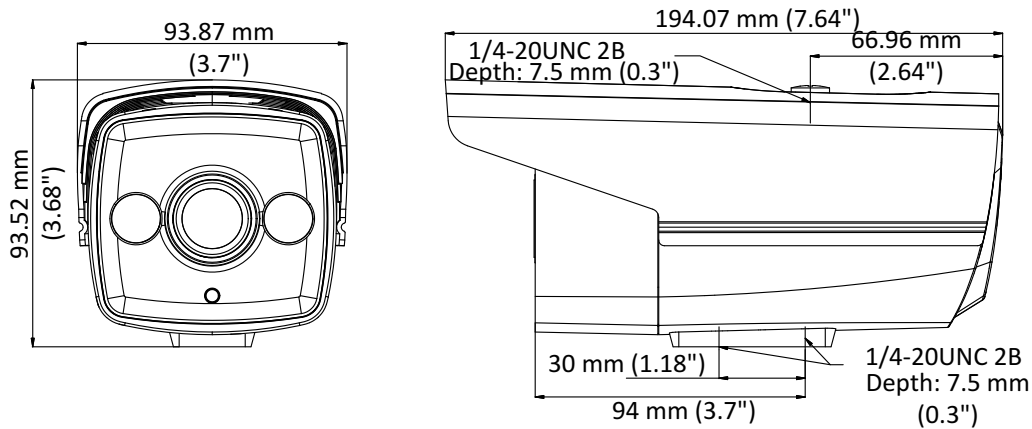

Dimensions

Accessories

DS-1298ZJ (Standard)
Wall Mounting Bracket

DS-1292ZJ (Optional)
Wall Mounting Bracket

DS-1296ZJ (Optional)
Wall Mounting Bracket

Distributed by