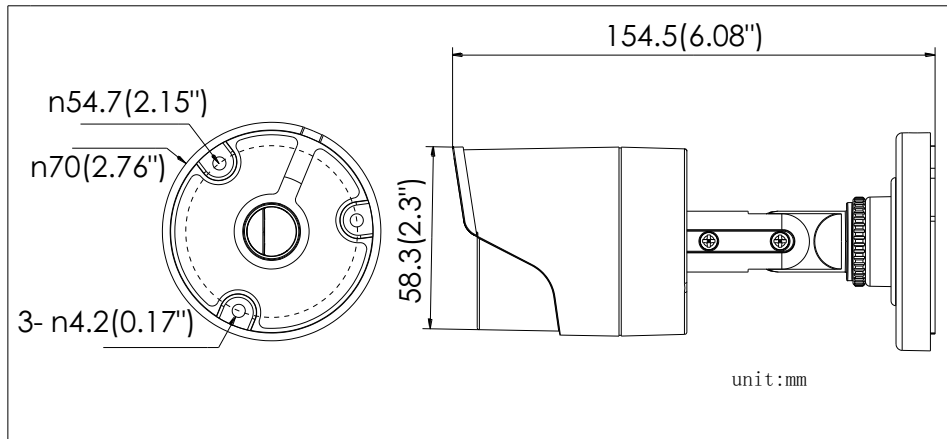

## Specifications

<b>Camera</b>	
Image Sensor	2MP CMOS Image Sensor
Signal System	PAL/NTSC
Effective Pixels	1944(H)*1092(V)
Min. illumination	0.01 Lux @ (F1.2,AGC ON),0 Lux with IR
Shutter Time	1/25(1/30)s to 1/50,000s
Lens	3.6mm (6mm optional)
	Angle of View: 82.6°(3.6mm), 54.4°(6mm)
Lens Mount	M12
Day & Night	ICR
Angle Adjustment	Pan: 0 - 360°, Tilt: 0 - 180°, Rotation: 0 - 360°
Synchronization	Internal synchronization
WDR	120dB
Video Frame Rate	1080p@25fps/1080p@30fps
HD Video Output	1 Analog HD output
CVBS Output	1Vp-p Composite Output(75Ω/BNC)
S/N Ratio	> 62dB
<b>Menu</b>	
Scene	Indoor, Outdoor, Indoor1, LOW-LIGHT
Camera ID	On/off (15 characters, position programmable)
AGC	Support
D/N Mode	Color/BW/EXT
White Balance	ATW/ AWC-SET/ Manual
Privacy Mask	On/Off, maximum 8 zones
Motion Detection	On/Off, maximum 4 zones
BLC	Support
Anti-flicker	On/off
Language	English, Japanese, CHN1, CHN2, Korean, German, French, Italian, Spanish, Polish, Russian, Portuguese, Dutch, Turkish, Hebrew and Arabic
Functions	HSBLC, Digital noise reduction, Digital zoom(62x), Slow shutter, Mirror, Defog, Defect pixel correction, SMART D-ZOOM
<b>General</b>	
Operating Conditions	-30 °C – 60 °C (-22 °F – 140 °F), Humidity 90% or less (non-condensing)
Power Supply	12 VDC ± 15%
Power Consumption	Max. 4W
Protection Level	IP66
IR Range	Up to 20m
Communication	Up the coax, Protocol: Pelco-C(CVBS output), HIKVISION-C(TVI output)
Dimensions	Φ70×149.5 mm (Φ2.76" ×5.89")
Weight	360g (0.79 lb)

## Dimensions