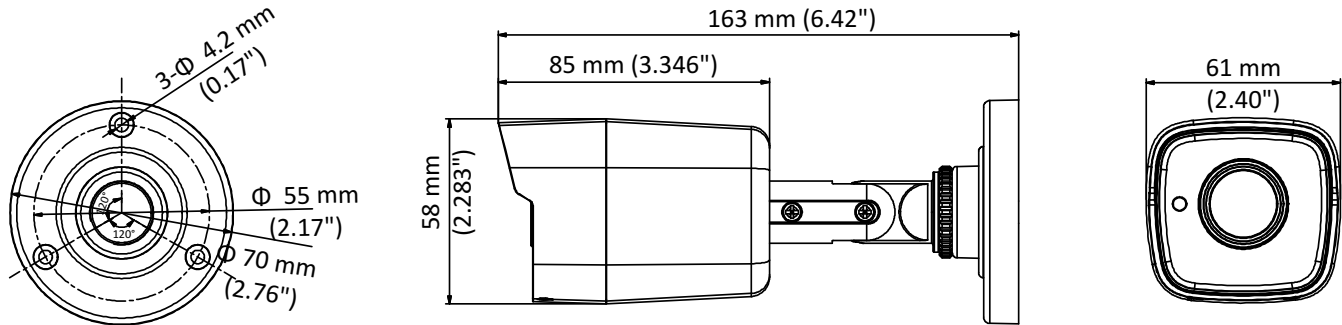

Order Models

DS-2CE16D8T-ITP

Dimension