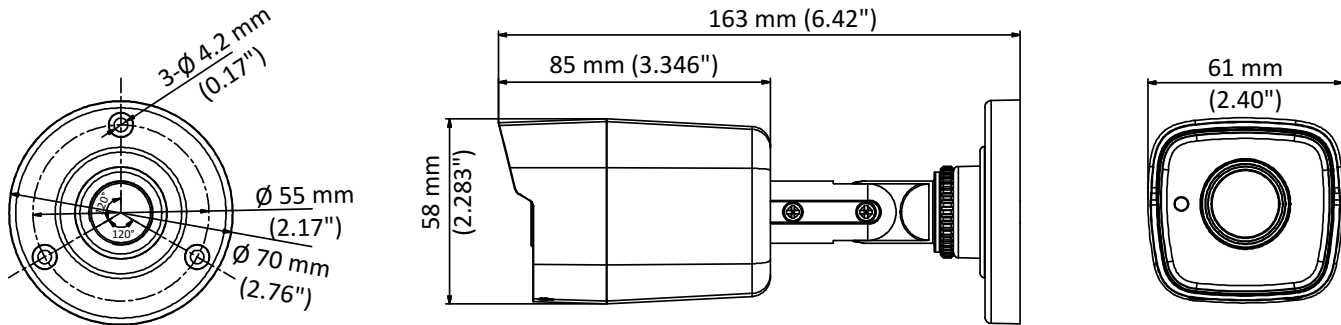

Order Model

DS-2CE16H0T-ITF

Dimension