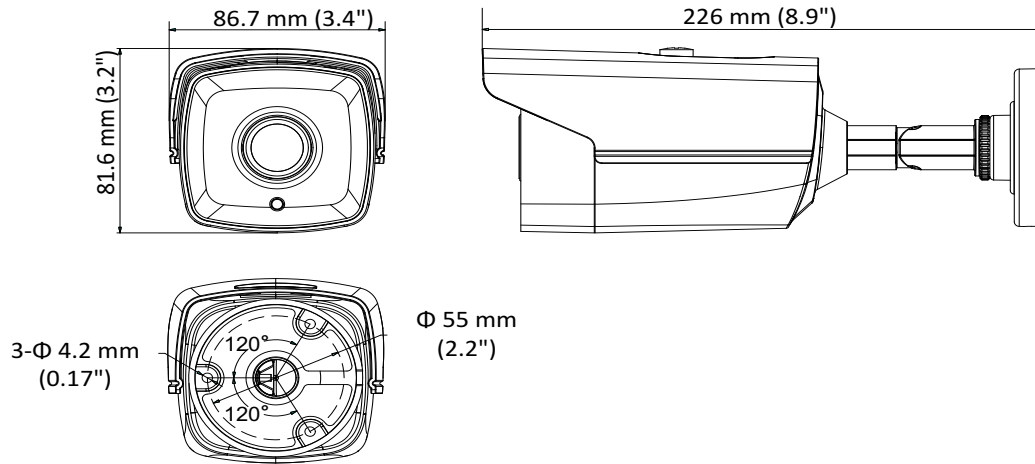

Order Models

DS-2CE16H1T-IT1E

Dimension