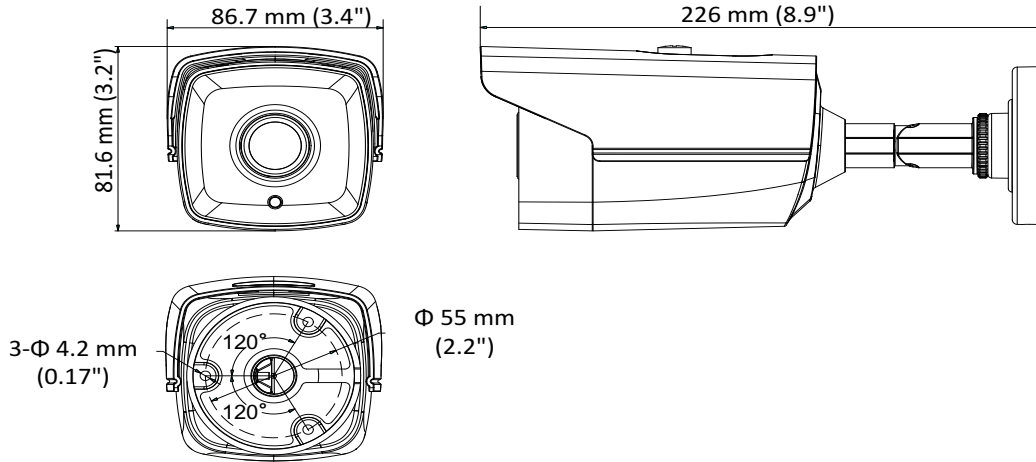

Order Models

DS-2CE16H1T-IT3E

Dimension