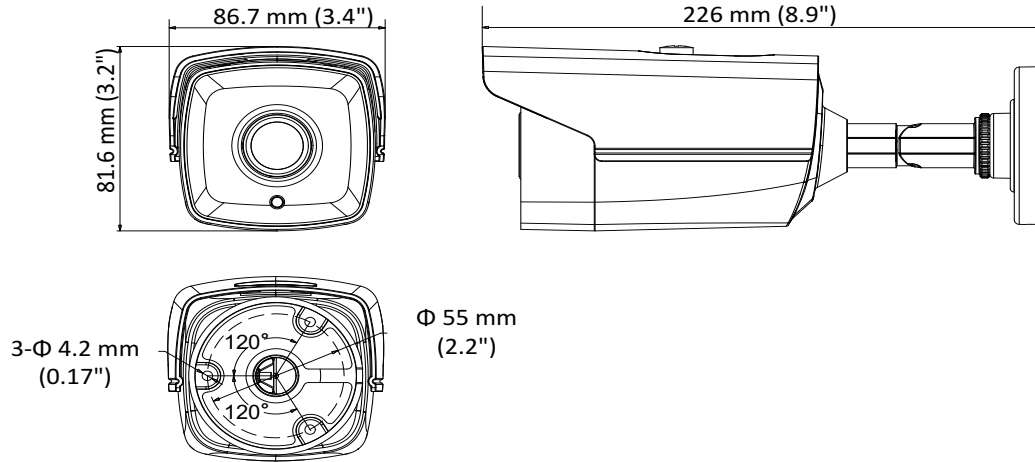

Order Models

DS-2CE16H5T-IT3E

Dimension