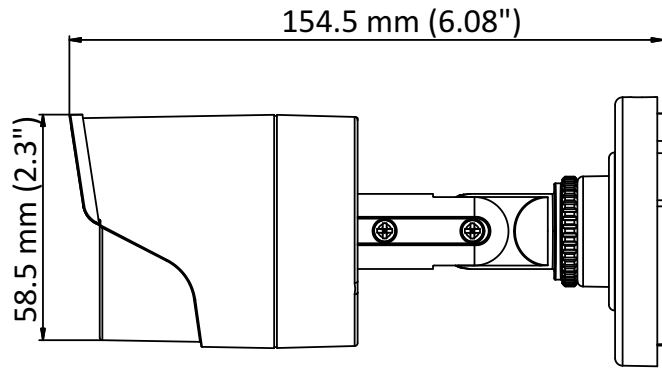

Dimensions