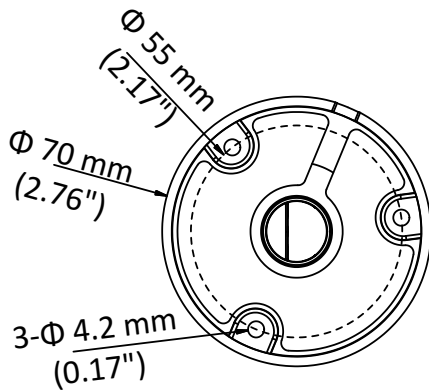

Dimensions