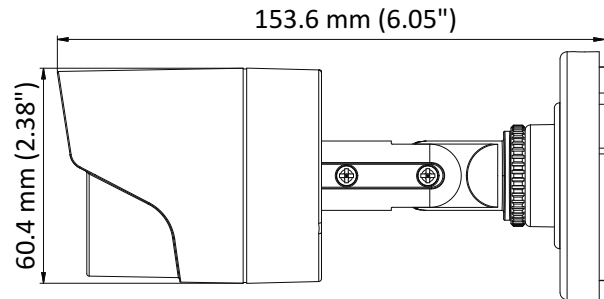

Dimensions