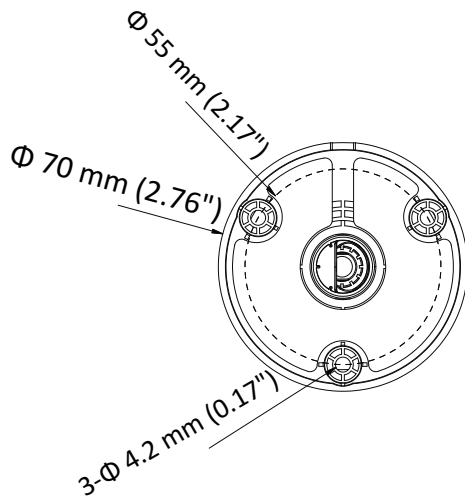

Dimensions