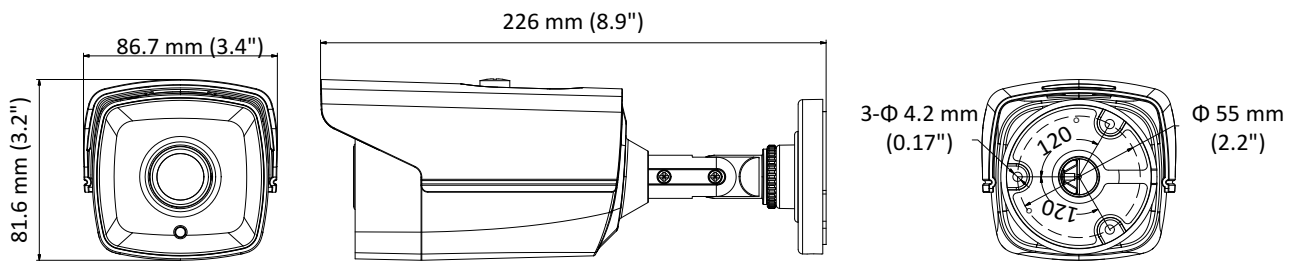

Dimensions