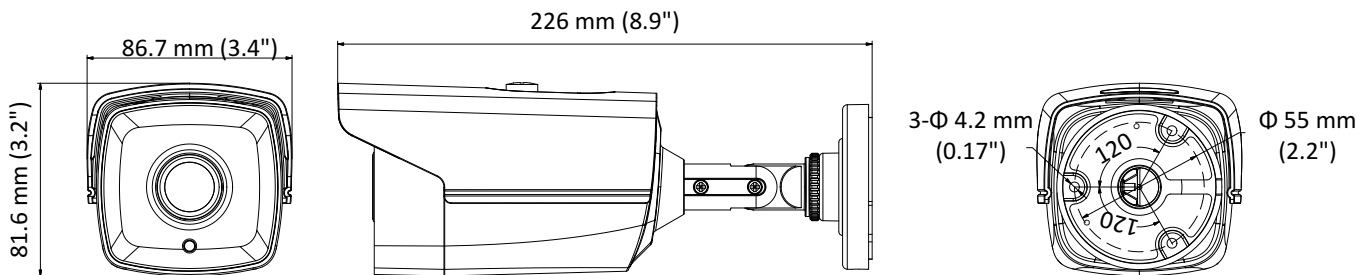

Dimensions