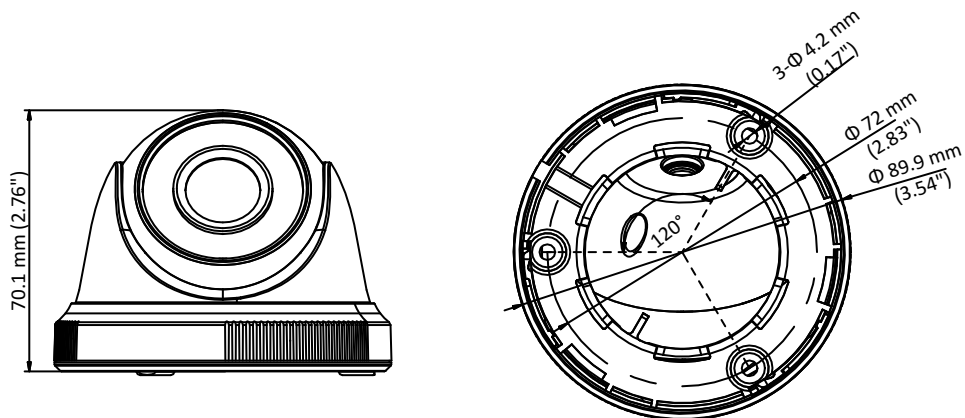

Dimensions