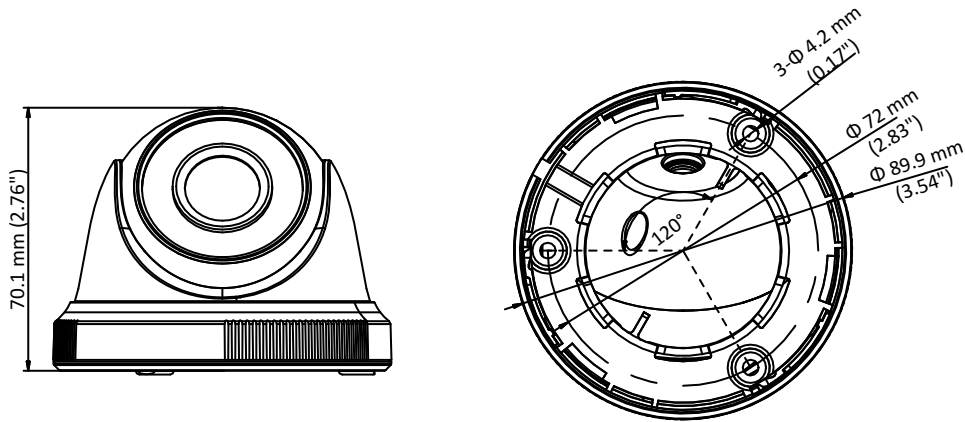

Dimensions