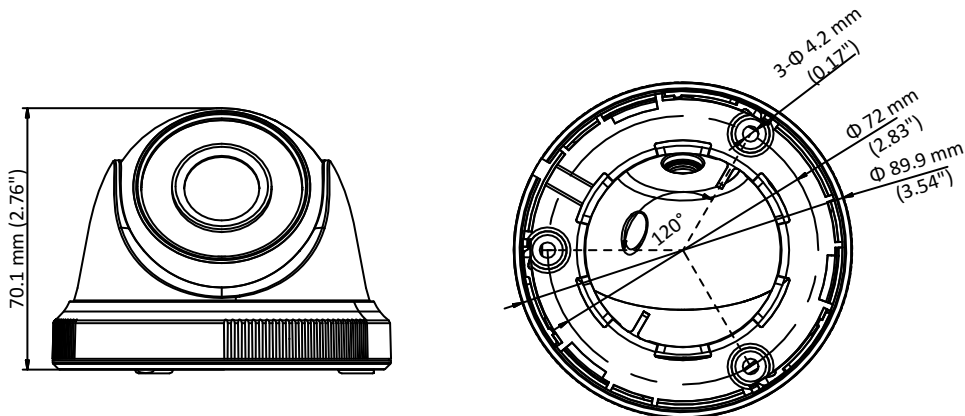

## Specifications

<b>Camera</b>	
Image Sensor	2MP CMOS image sensor
Signal System	PAL/NTSC
Effective Pixels	1920 (H) × 1080 (V)
Min. illumination	0.01 Lux@(F1.2,AGC ON),0 Lux with IR
Shutter Time	1/25 (1/30) s to 1/50,000 s
Lens	2.8 mm, 3.6 mm, 6 mm optional
	Field of view: 103° (2.8 mm), 82.2° (3.6 mm), 54° (6 mm)
Lens Mount	M12
Day & Night	ICR
Angle Adjustment	Pan: 0° to 360°, Tilt: 0° to 75°, Rotation: 0° to 360°
Synchronization	Internal synchronization
Video Frame Rate	1080p@25fps/1080p@30fps
HD Video Output	1 analog HD output
S/N Ratio	>62 dB
<b>General</b>	
Operating Conditions	-40 °C to 60 °C (-40 °F to 140 °F), Humidity: 90% or less (non-condensation)
Power Supply	12 V DC ± 15%
Power Consumption	Max. 4 W
Protection Level	IP66
IR Range	Up to 20 m
Dimension	Φ 89.9 × 70.1 mm (3.54" × 2.76")
Weight	280 g (0.62 lb.)

## Dimensions