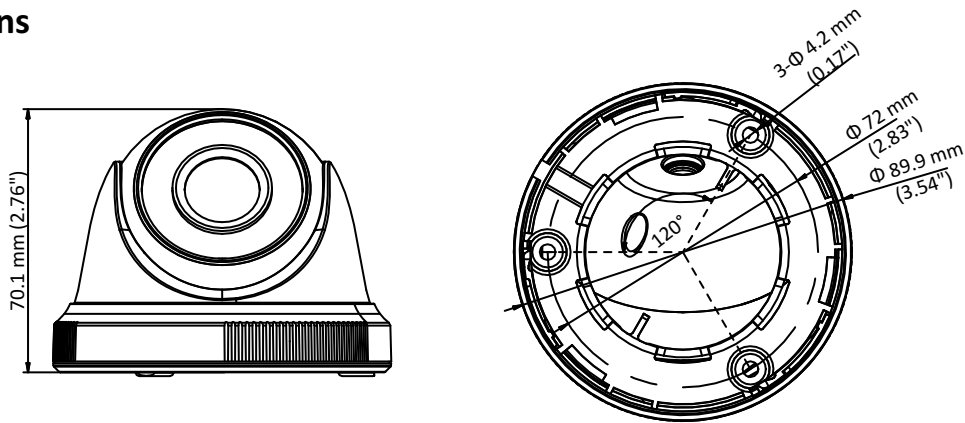

Dimensions